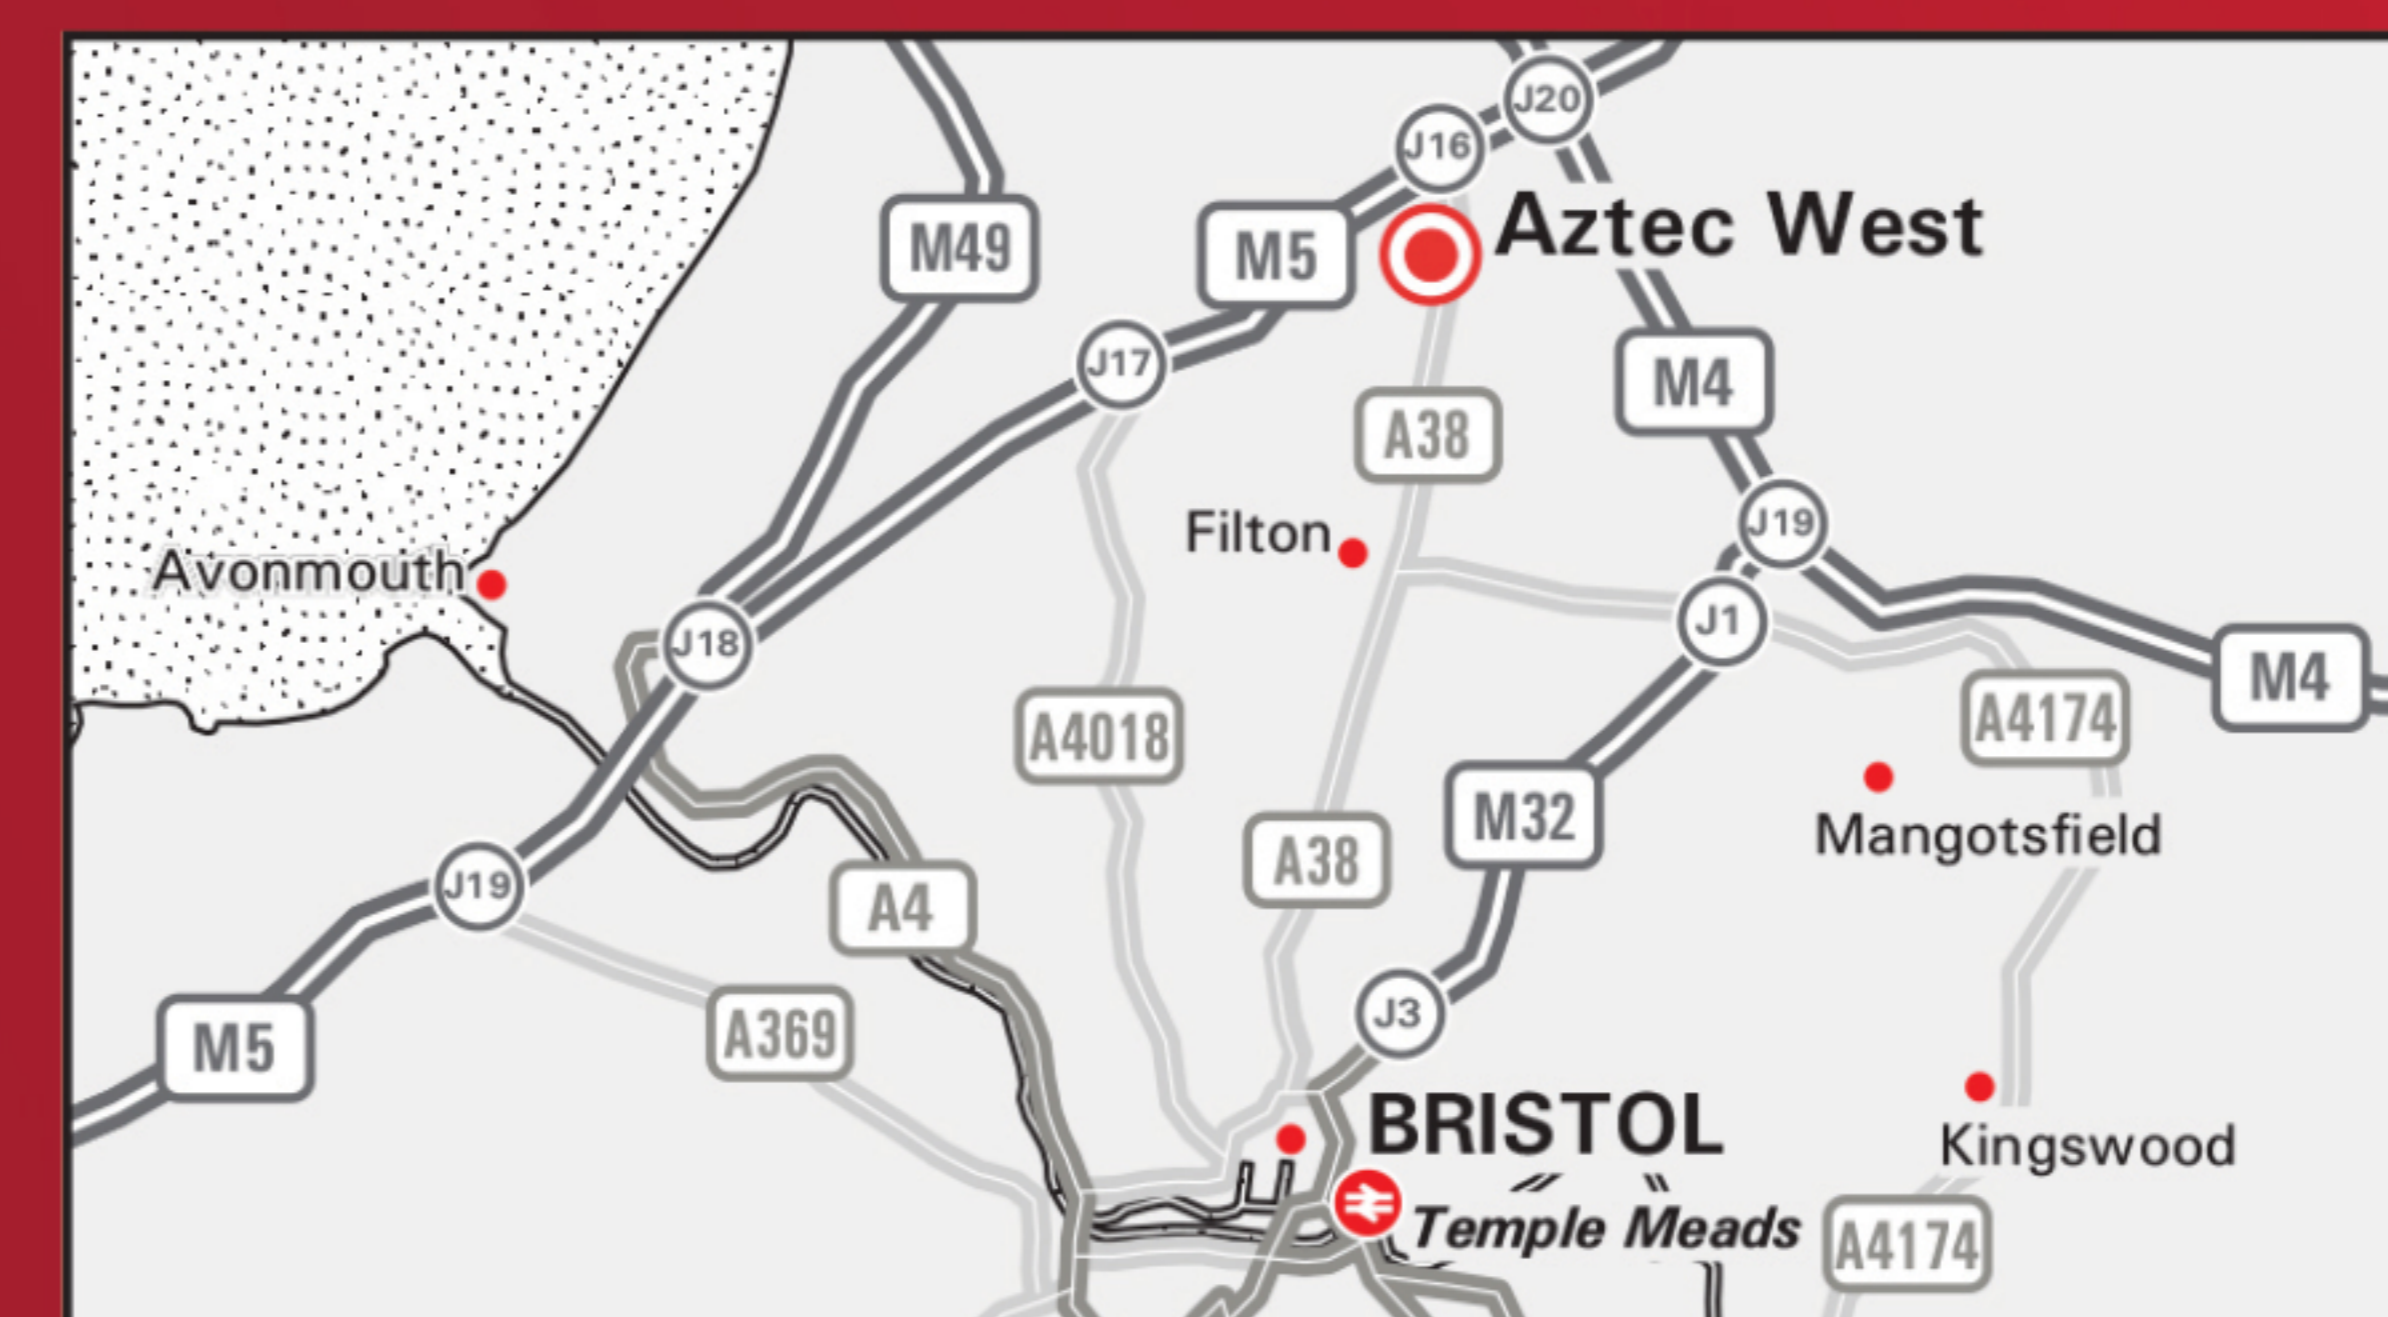

How to find us

Glow-worm Training Centre Bristol

From the M5

- Leave the M5 at Junction 16 (signed Filton, Thornbury & A38).
- At the roundabout at the end of the slip road, take the A38 exit onto Gloucester Road (A38).
- Follow signs for Aztec West and Bristol.
- At the next roundabout, take the third exit (right) into the Aztec West Business Park.
- At the roundabout, take the third exit (right) onto Park Avenue.
- Take the second exit at the next roundabout remaining on Park Avenue.
- We are located on the right hand side (see inset).

From the M4

- Leave the M4 at Junction 20 (signed The South West, Bristol West, The Midlands & M5).
- Join the M5 Southbound
- Follow the directions above 'From the M5'

By Train

- The best train stations for our training centre are: Bristol Parkway and Patchway
- From these stations, there are multiple bus lines available to Aztec West Roundabout.
- This is then a 15 minute walk to the training centre.
- Alternatively, taxis are readily available from Bristol Temple Meads Station.