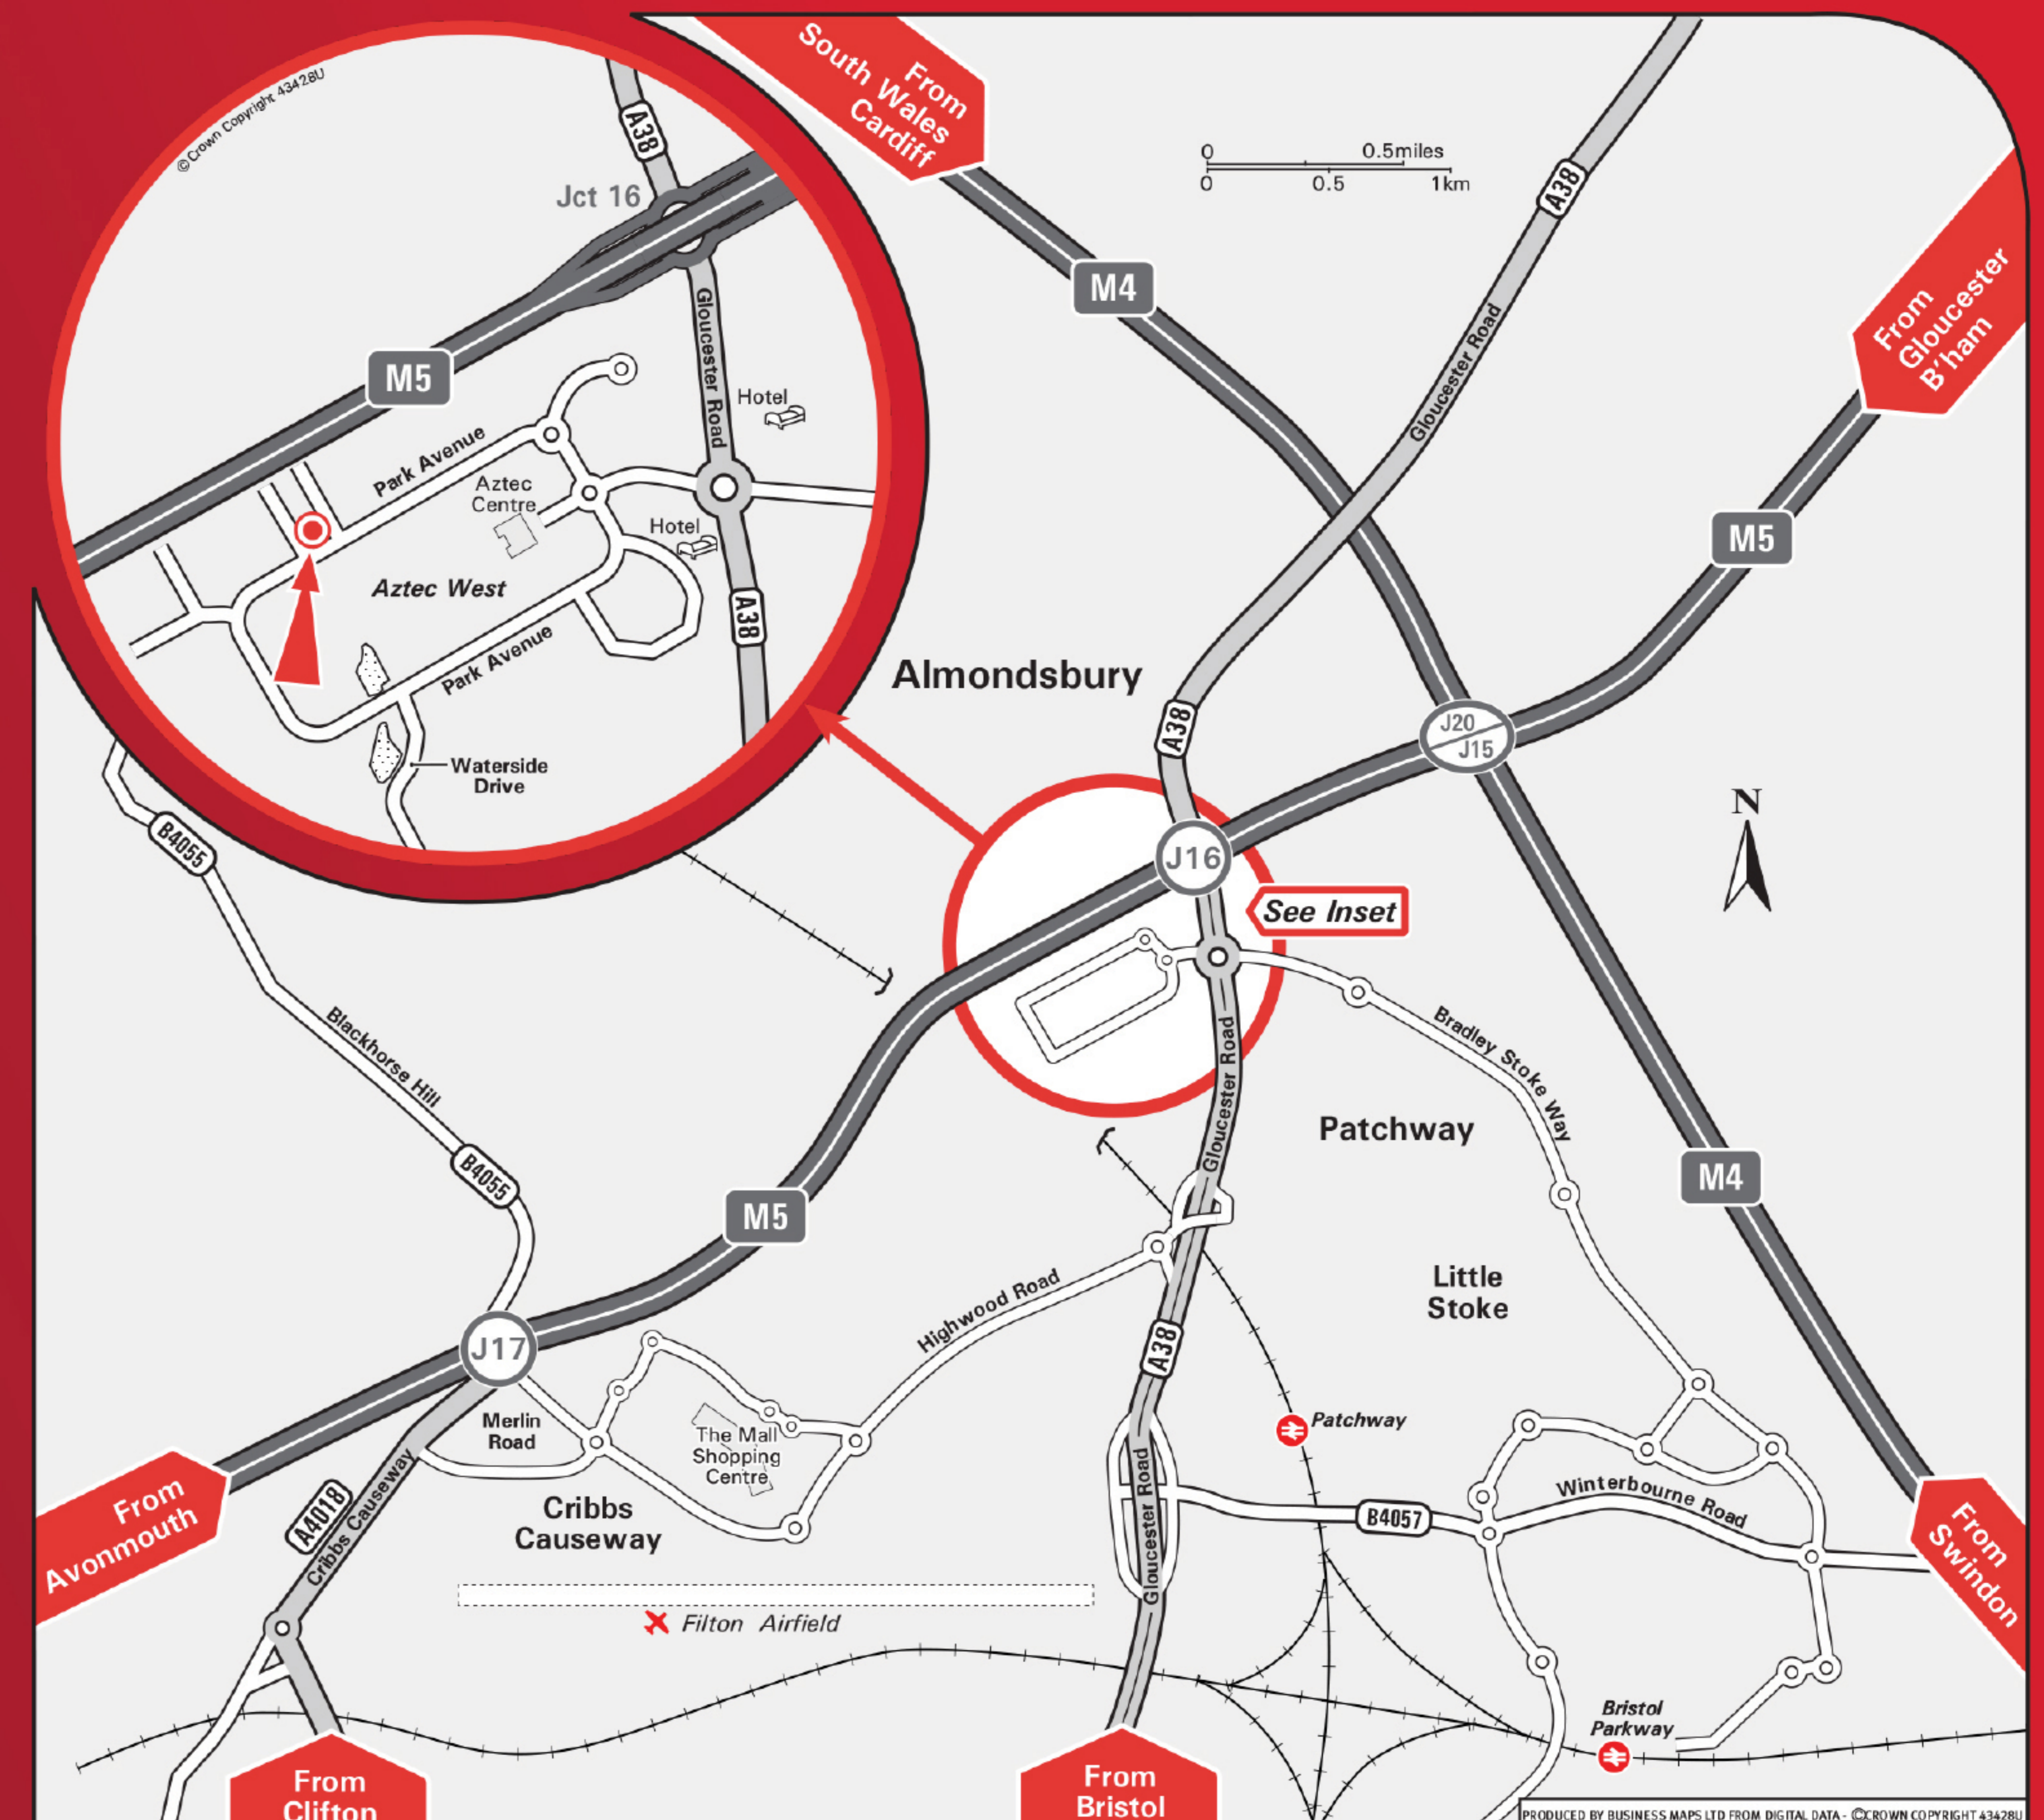

How to find us

Glow-worm Training Centre Bristol

From the M5

- Leave the M5 at Junction 16 (signed Filton, Thornbury & A38).
- At the roundabout at the end of the slip road, take the A38 exit onto Gloucester Road (A38).
- Follow signs for Aztec West and Bristol.
- At the next roundabout, take the third exit (right) into the Aztec West Business Park.
- At the roundabout, take the third exit (right) onto Park Avenue.
- Take the second exit at the next roundabout remaining on Park Avenue.
- We are located on the right hand side (see inset).

From the M4

- Leave the M4 at Junction 20 (signed The South West, Bristol West, The Midlands & M5).
- Join the M5 Southbound
- Follow the directions above 'From the M5'

By Train

- The best train stations for our training centre are: Bristol Parkway and Patchway
- From these stations, there are multiple bus lines available to Aztec West Roundabout.
- This is then a 15 minute walk to the training centre.
- Alternatively, taxis are readily available from Bristol Temple Meads Station.