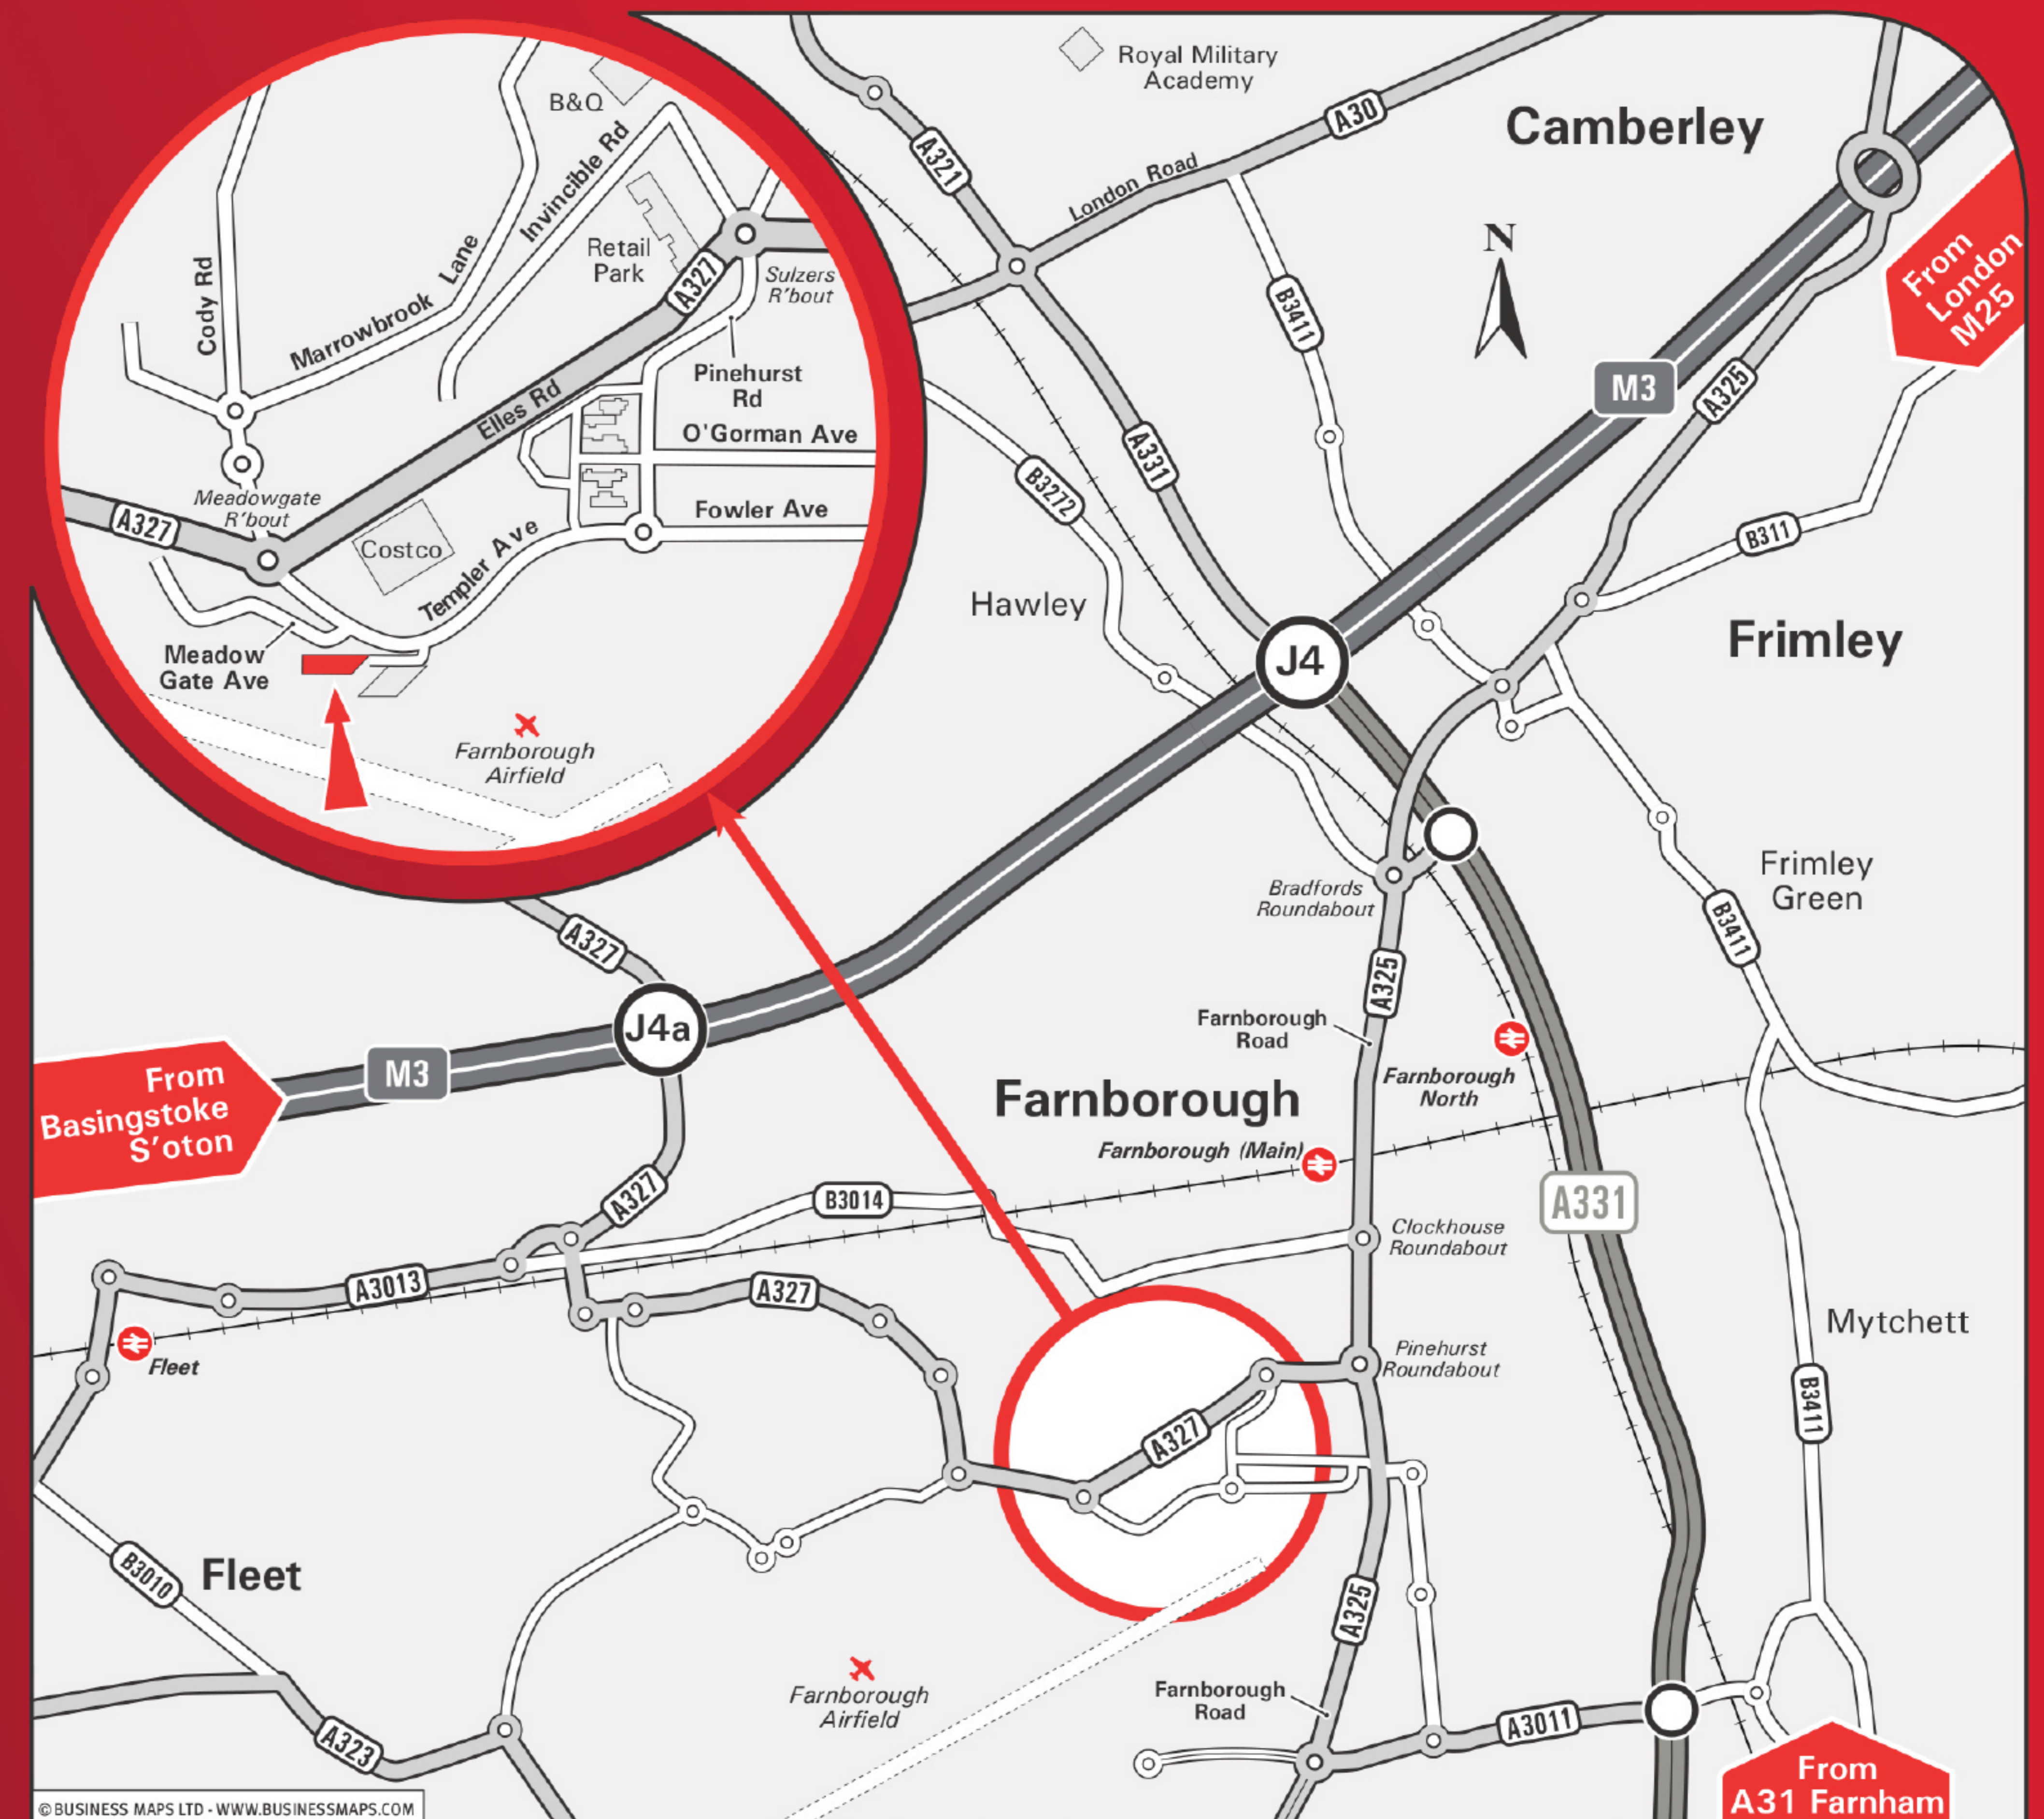

## Glow-worm Farnborough

### From the M3

- Leave the M3 at junction 4 to join the A331 towards Farnborough and Aldershot.
- Exit the A331 towards Farnborough Park
- At the roundabout take the second exit onto Coleford Bridge Road
- Turn left onto Rectory Road
- At the roundabout, take the third exit and stay on Rectory Road
- At Clockhouse Roundabout, take the first exit onto Farnborough Road/A325
- At Pinehurst Roundabout, take the second exit onto Meudon Avenue/A327
- At Sulzers Roundabout, take the second exit onto Elles Rd/A327
- At the roundabout, take the second exit onto Templer Avenue.
- We are located on the left-hand side (see inset).
- The entrance to our building is directly opposite the Costco outlet.

### By Train

- The best train station for our training centre is: Farnborough
- From this station, the 1 gold bus is available and stops at College of Technology
- This is then a 20 minute walk to the training centre.
- Alternatively, taxis are readily available from Farnborough Station.