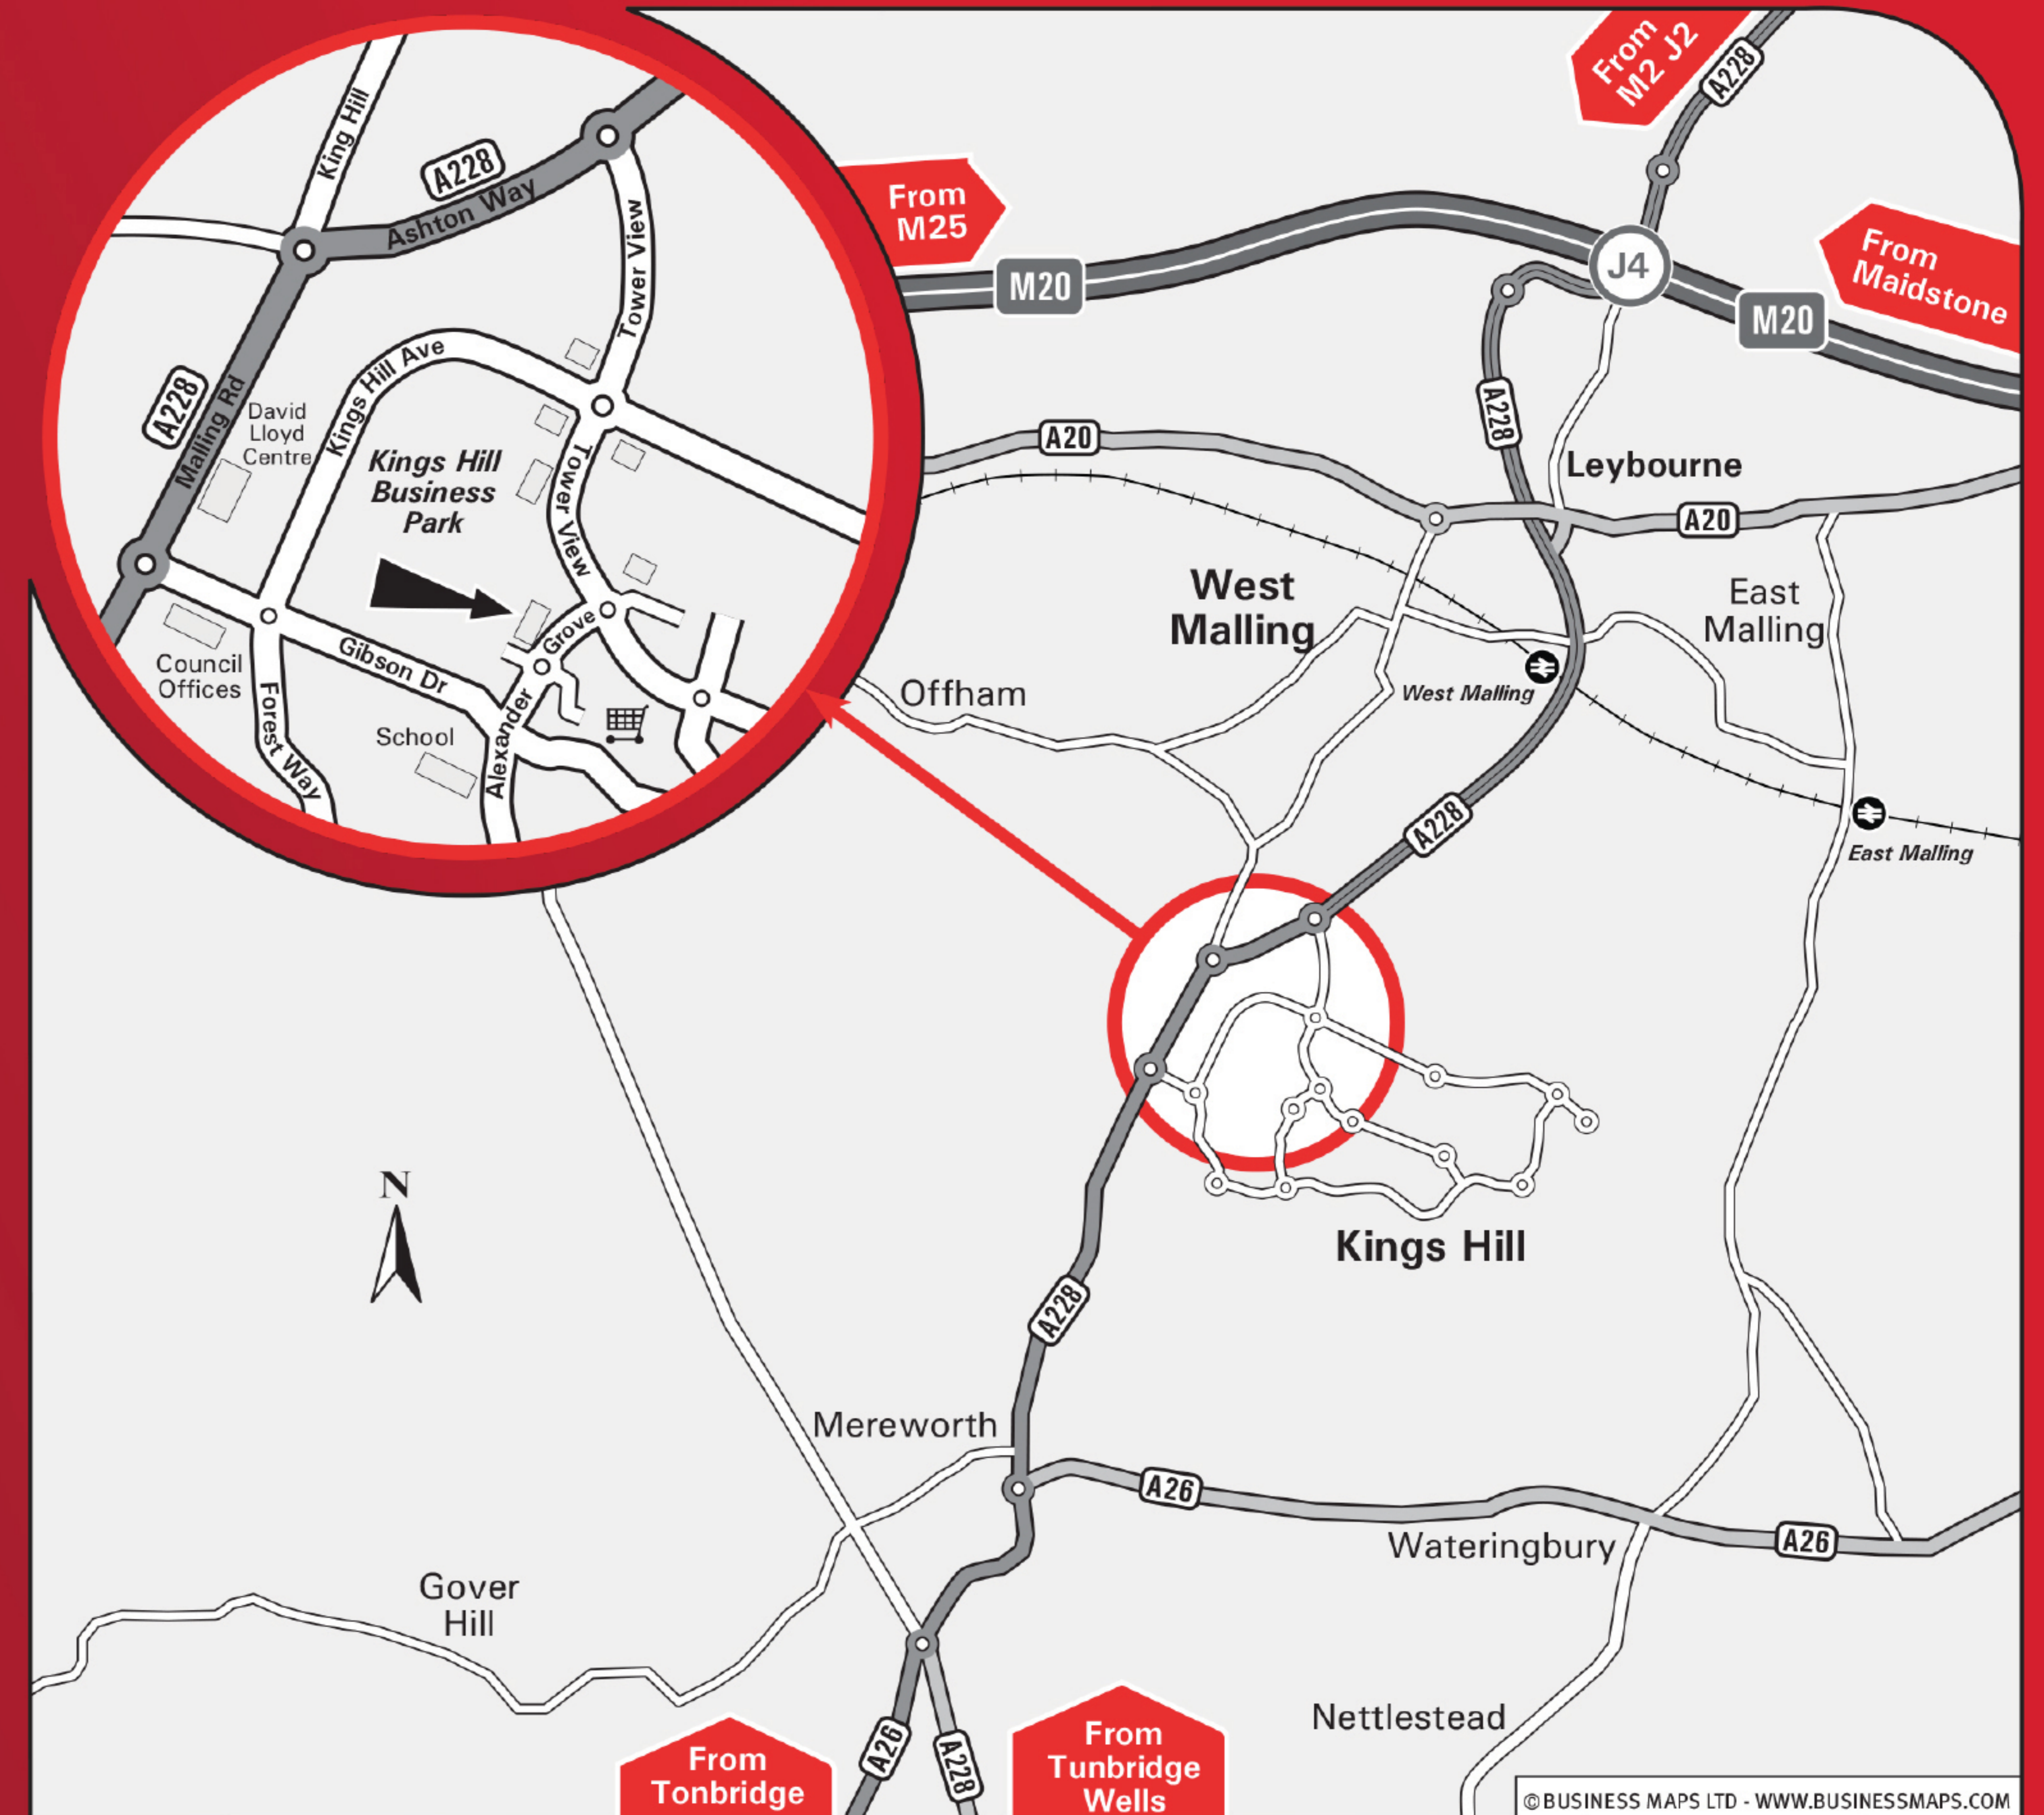

How to find us

Glow-worm Kings Hill

From the M20

- Leave the M20 at Junction 4 (signed West Malling, Tonbridge Kings Hill & A228).
- Join the A228, following signs for Kings Hill and Tonbridge.
- Remain on the A228 for a further 2.6 miles.
- At the roundabout signed Kings Hill, take the first exit onto Tower View.
- Continue straight over the next roundabout remaining on Tower View.
- At the next roundabout, take the third exit onto Alexander Grove.
- At the roundabout, take the third exit into car park.
- We are located on the right-hand side (see inset).

From the M25 Clockwise

- Leave the M25 at Junction 3 (signed Maidstone, Channel Tunnel, Dover & M20).
- Join the M20 and follow directions above 'From the M20'.
- From the M25 Anti-clockwise
- Leave the M25 at Junction 5 (signed Maidstone, Channel Tunnel, Dover & M26 (M20)).
- Join the M26 towards Maidstone.
- Continue onto the M20 and follow directions above 'From the M20'.

By Train

The best train station for our training centre is: West Malling

- From this station, the 151 bus is available and stops at Asda
- This is then a 3 minute walk to the training centre.
- Alternatively, taxis are readily available from West Malling Station.