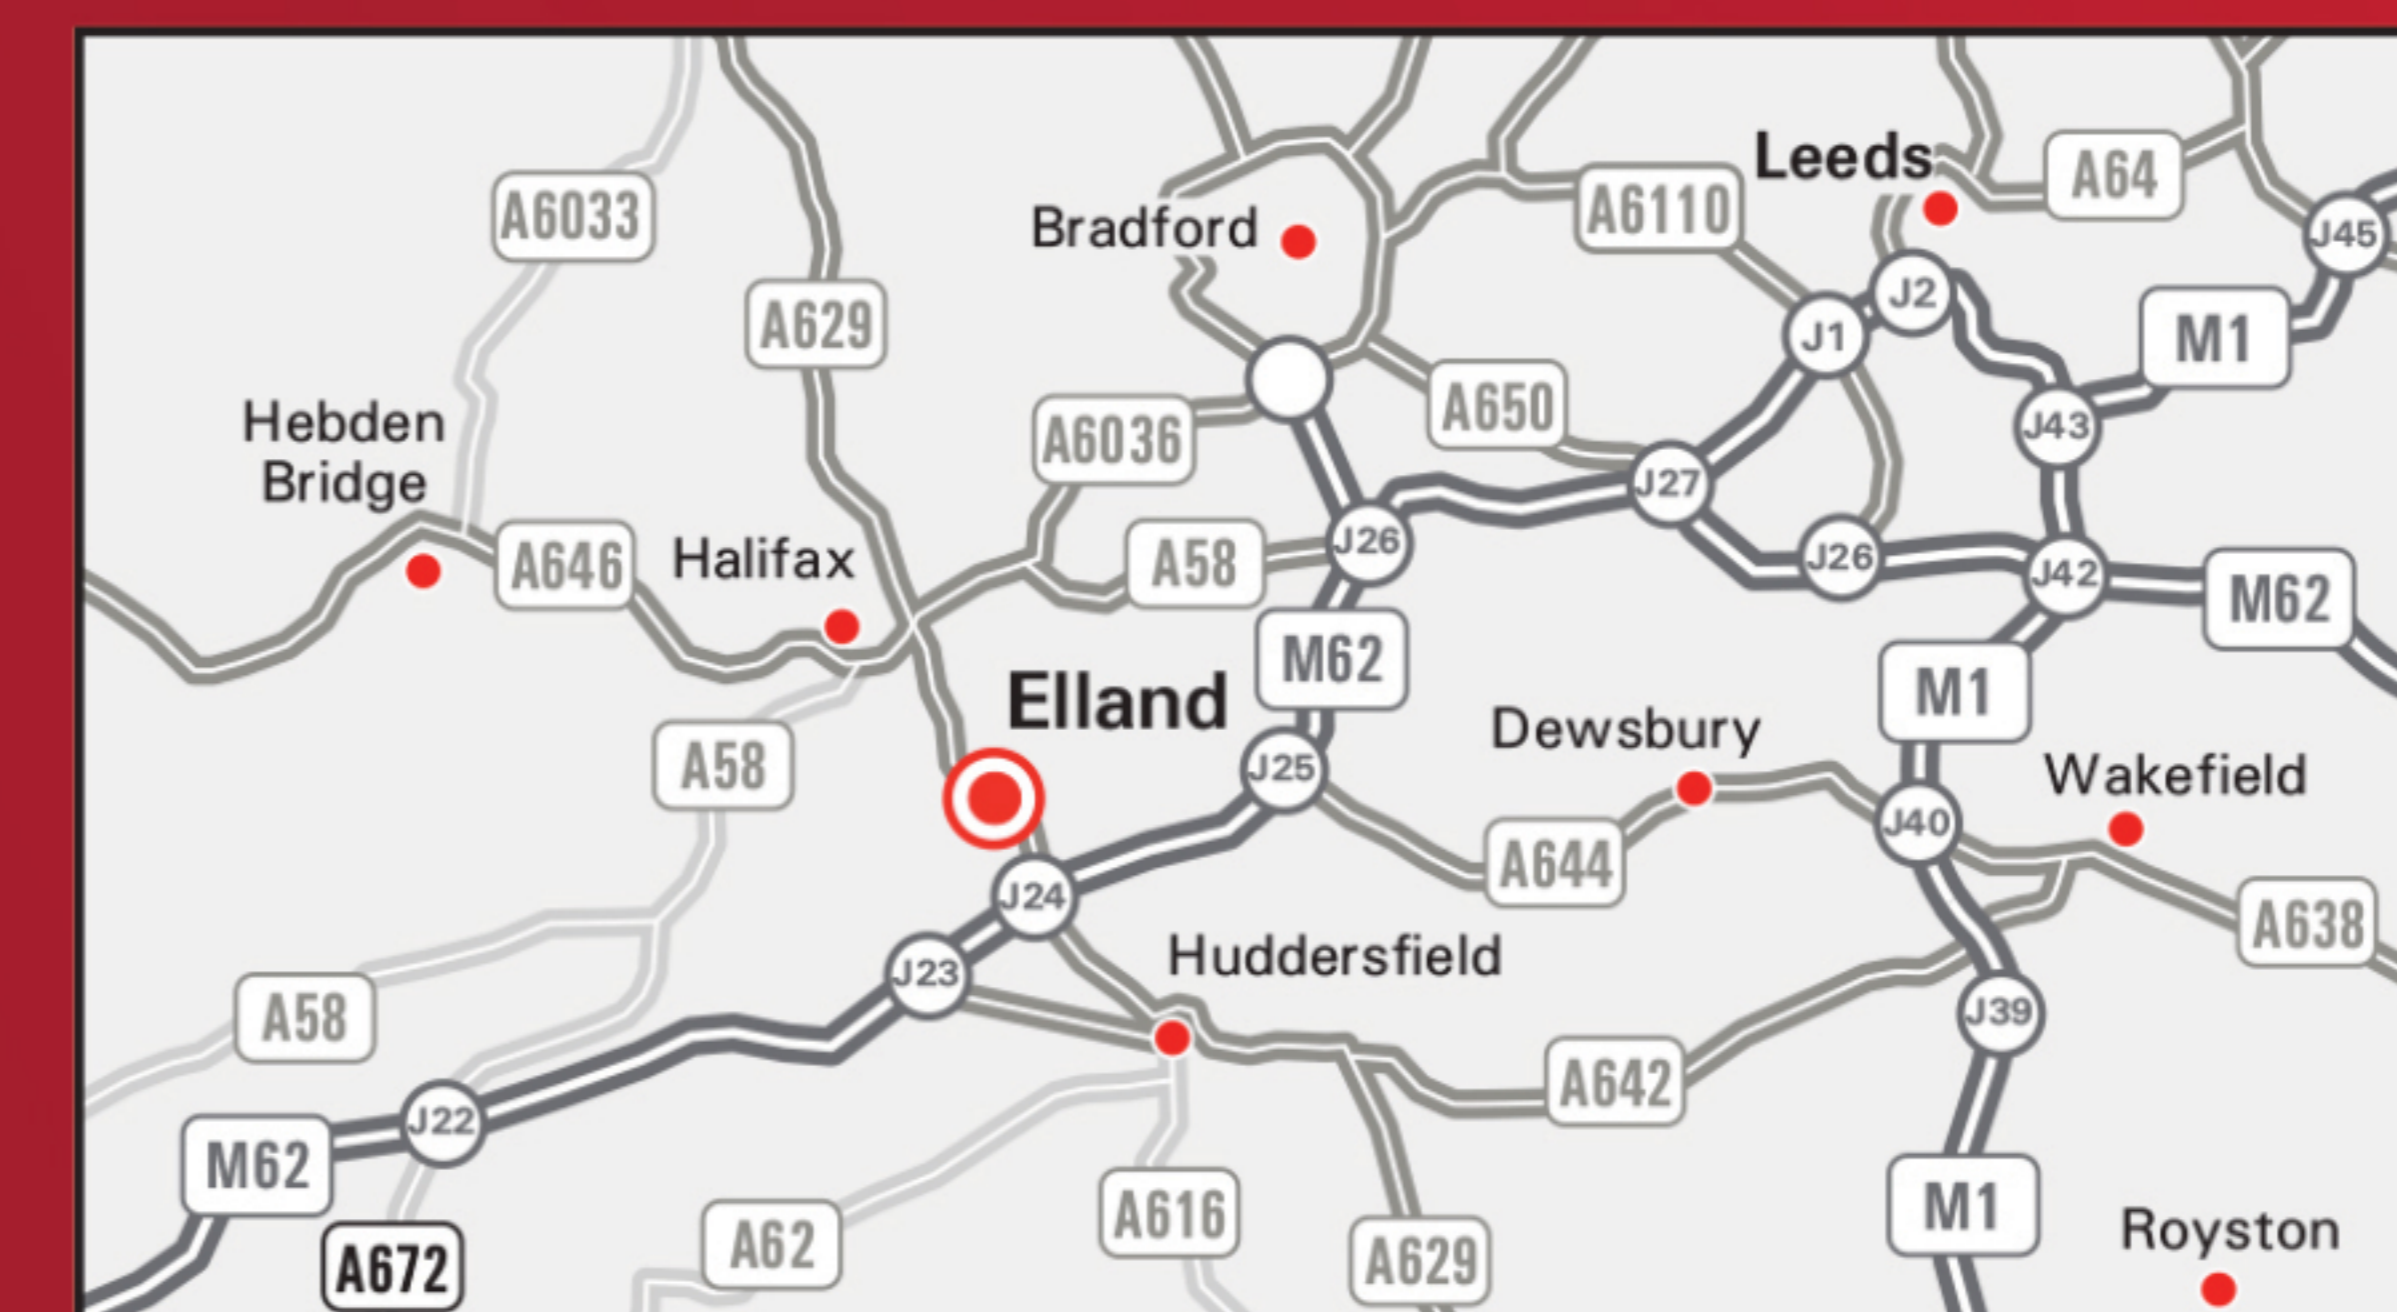

How to find us

Glow-worm Training Centre Elland

From the M62

- Leave the M62 at Junction 24 (signed Halifax, Huddersfield & A629).
- At the Ainley Top roundabout, take the second exit and join the A629 (Huddersfield Road) towards Halifax.
- Follow the A629 dual carriageway back under the motorway and down the hill.
- Leave the A629 at the first exit (signed Lowfields Business Park).
- At the next roundabout, take the 4th exit onto Elland Rorges Link.
- Turn left after 50 meters and we are located in the larger of the two buildings (see inset).

From the M1

- Leave the M1 at Junction 42 (signed Manchester, Bradford, Hull & M62).
- Join the M62 Westbound and follow the directions above 'From the M62'.

By Train

The best train stations for our training centre are: Huddersfield or Halifax

- From these stations, the 503 bus is available and stops at Elland Riorges Link Elland Lane
- This is then a 6 minute walk to the training centre.

Vaillant Centre of Excellence Elland

Unit D1, Lowfields Business Park, Elland, West Yorkshire, HX5 9DG