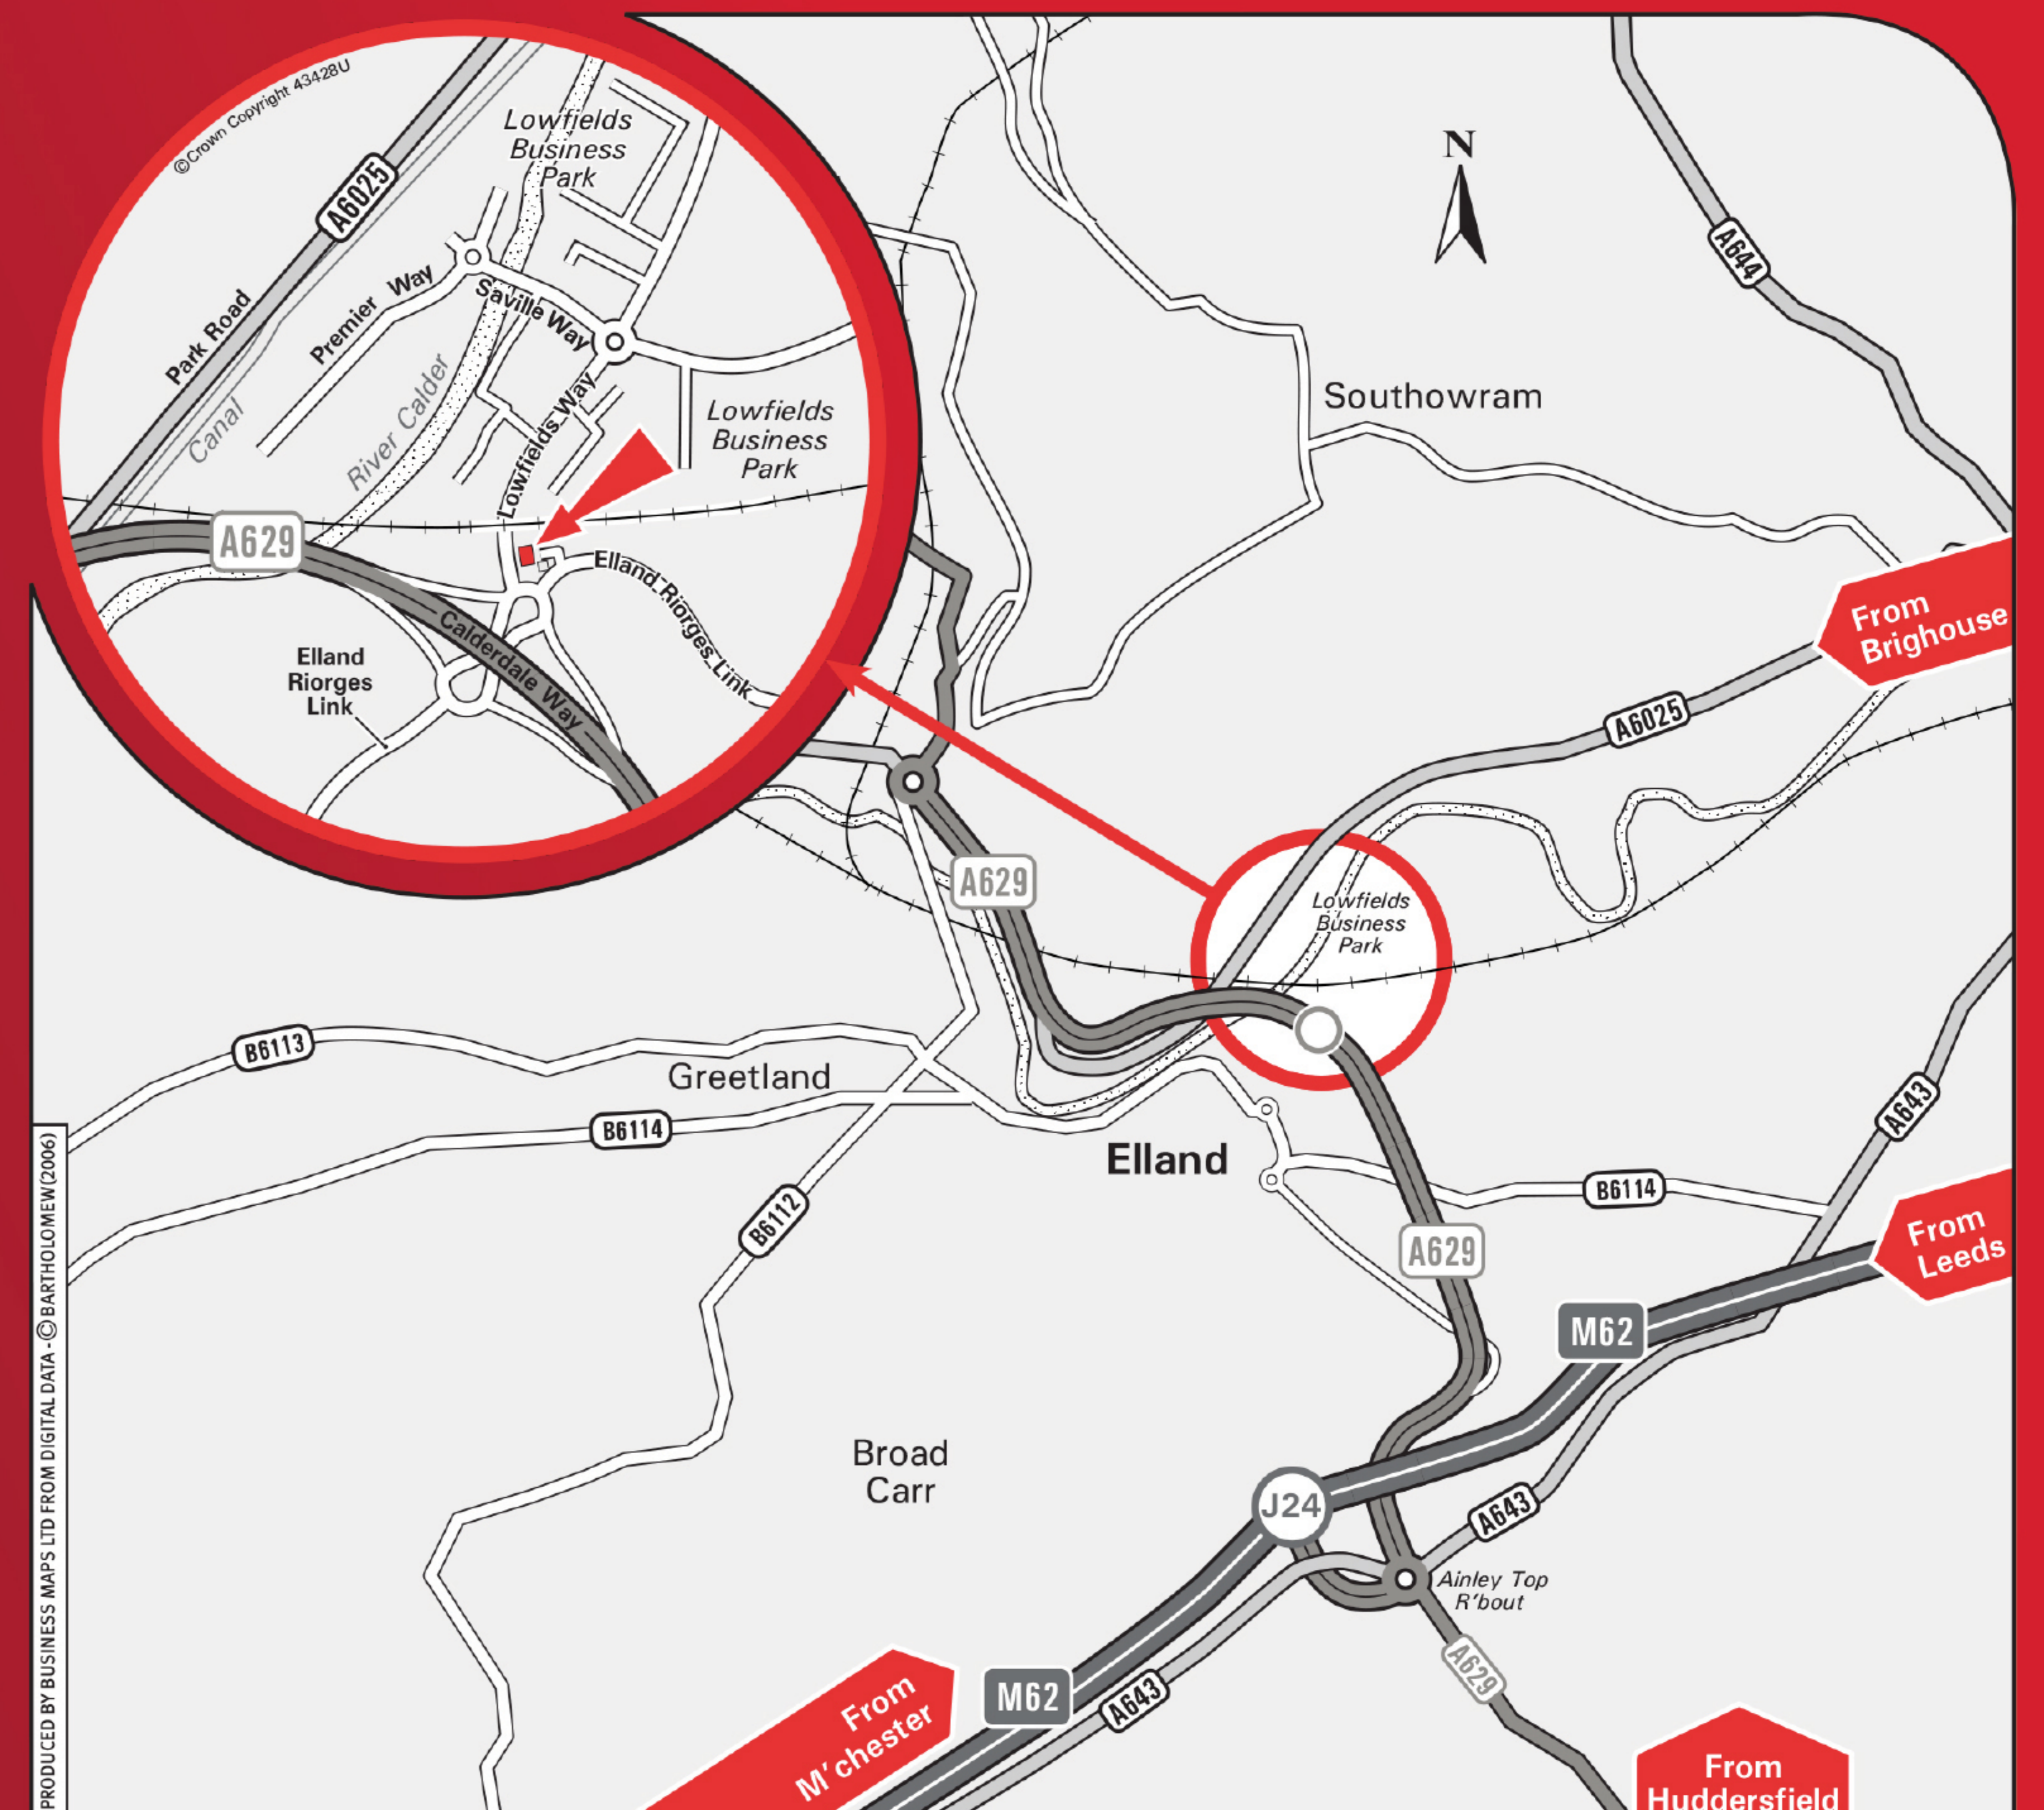

How to find us

Glow-worm Training Centre Elland

From the M62

- Leave the M62 at Junction 24 (signed Halifax, Huddersfield & A629).
- At the Ainley Top roundabout, take the second exit and join the A629 (Huddersfield Road) towards Halifax.
- Follow the A629 dual carriageway back under the motorway and down the hill.
- Leave the A629 at the first exit (signed Lowfields Business Park).
- At the next roundabout, take the 4th exit onto Elland Rorges Link.
- Turn left after 50 meters and we are located in the larger of the two buildings (see inset).

From the M1

- Leave the M1 at Junction 42 (signed Manchester, Bradford, Hull & M62).
- Join the M62 Westbound and follow the directions above 'From the M62'.

By Train

The best train stations for our training centre are: Huddersfield or Halifax

- From these stations, the 503 bus is available and stops at Elland Riorges Link Elland Lane
- This is then a 6 minute walk to the training centre.

Vaillant Centre of Excellence Elland

Unit D1, Lowfields Business Park, Elland, West Yorkshire, HX5 9DG