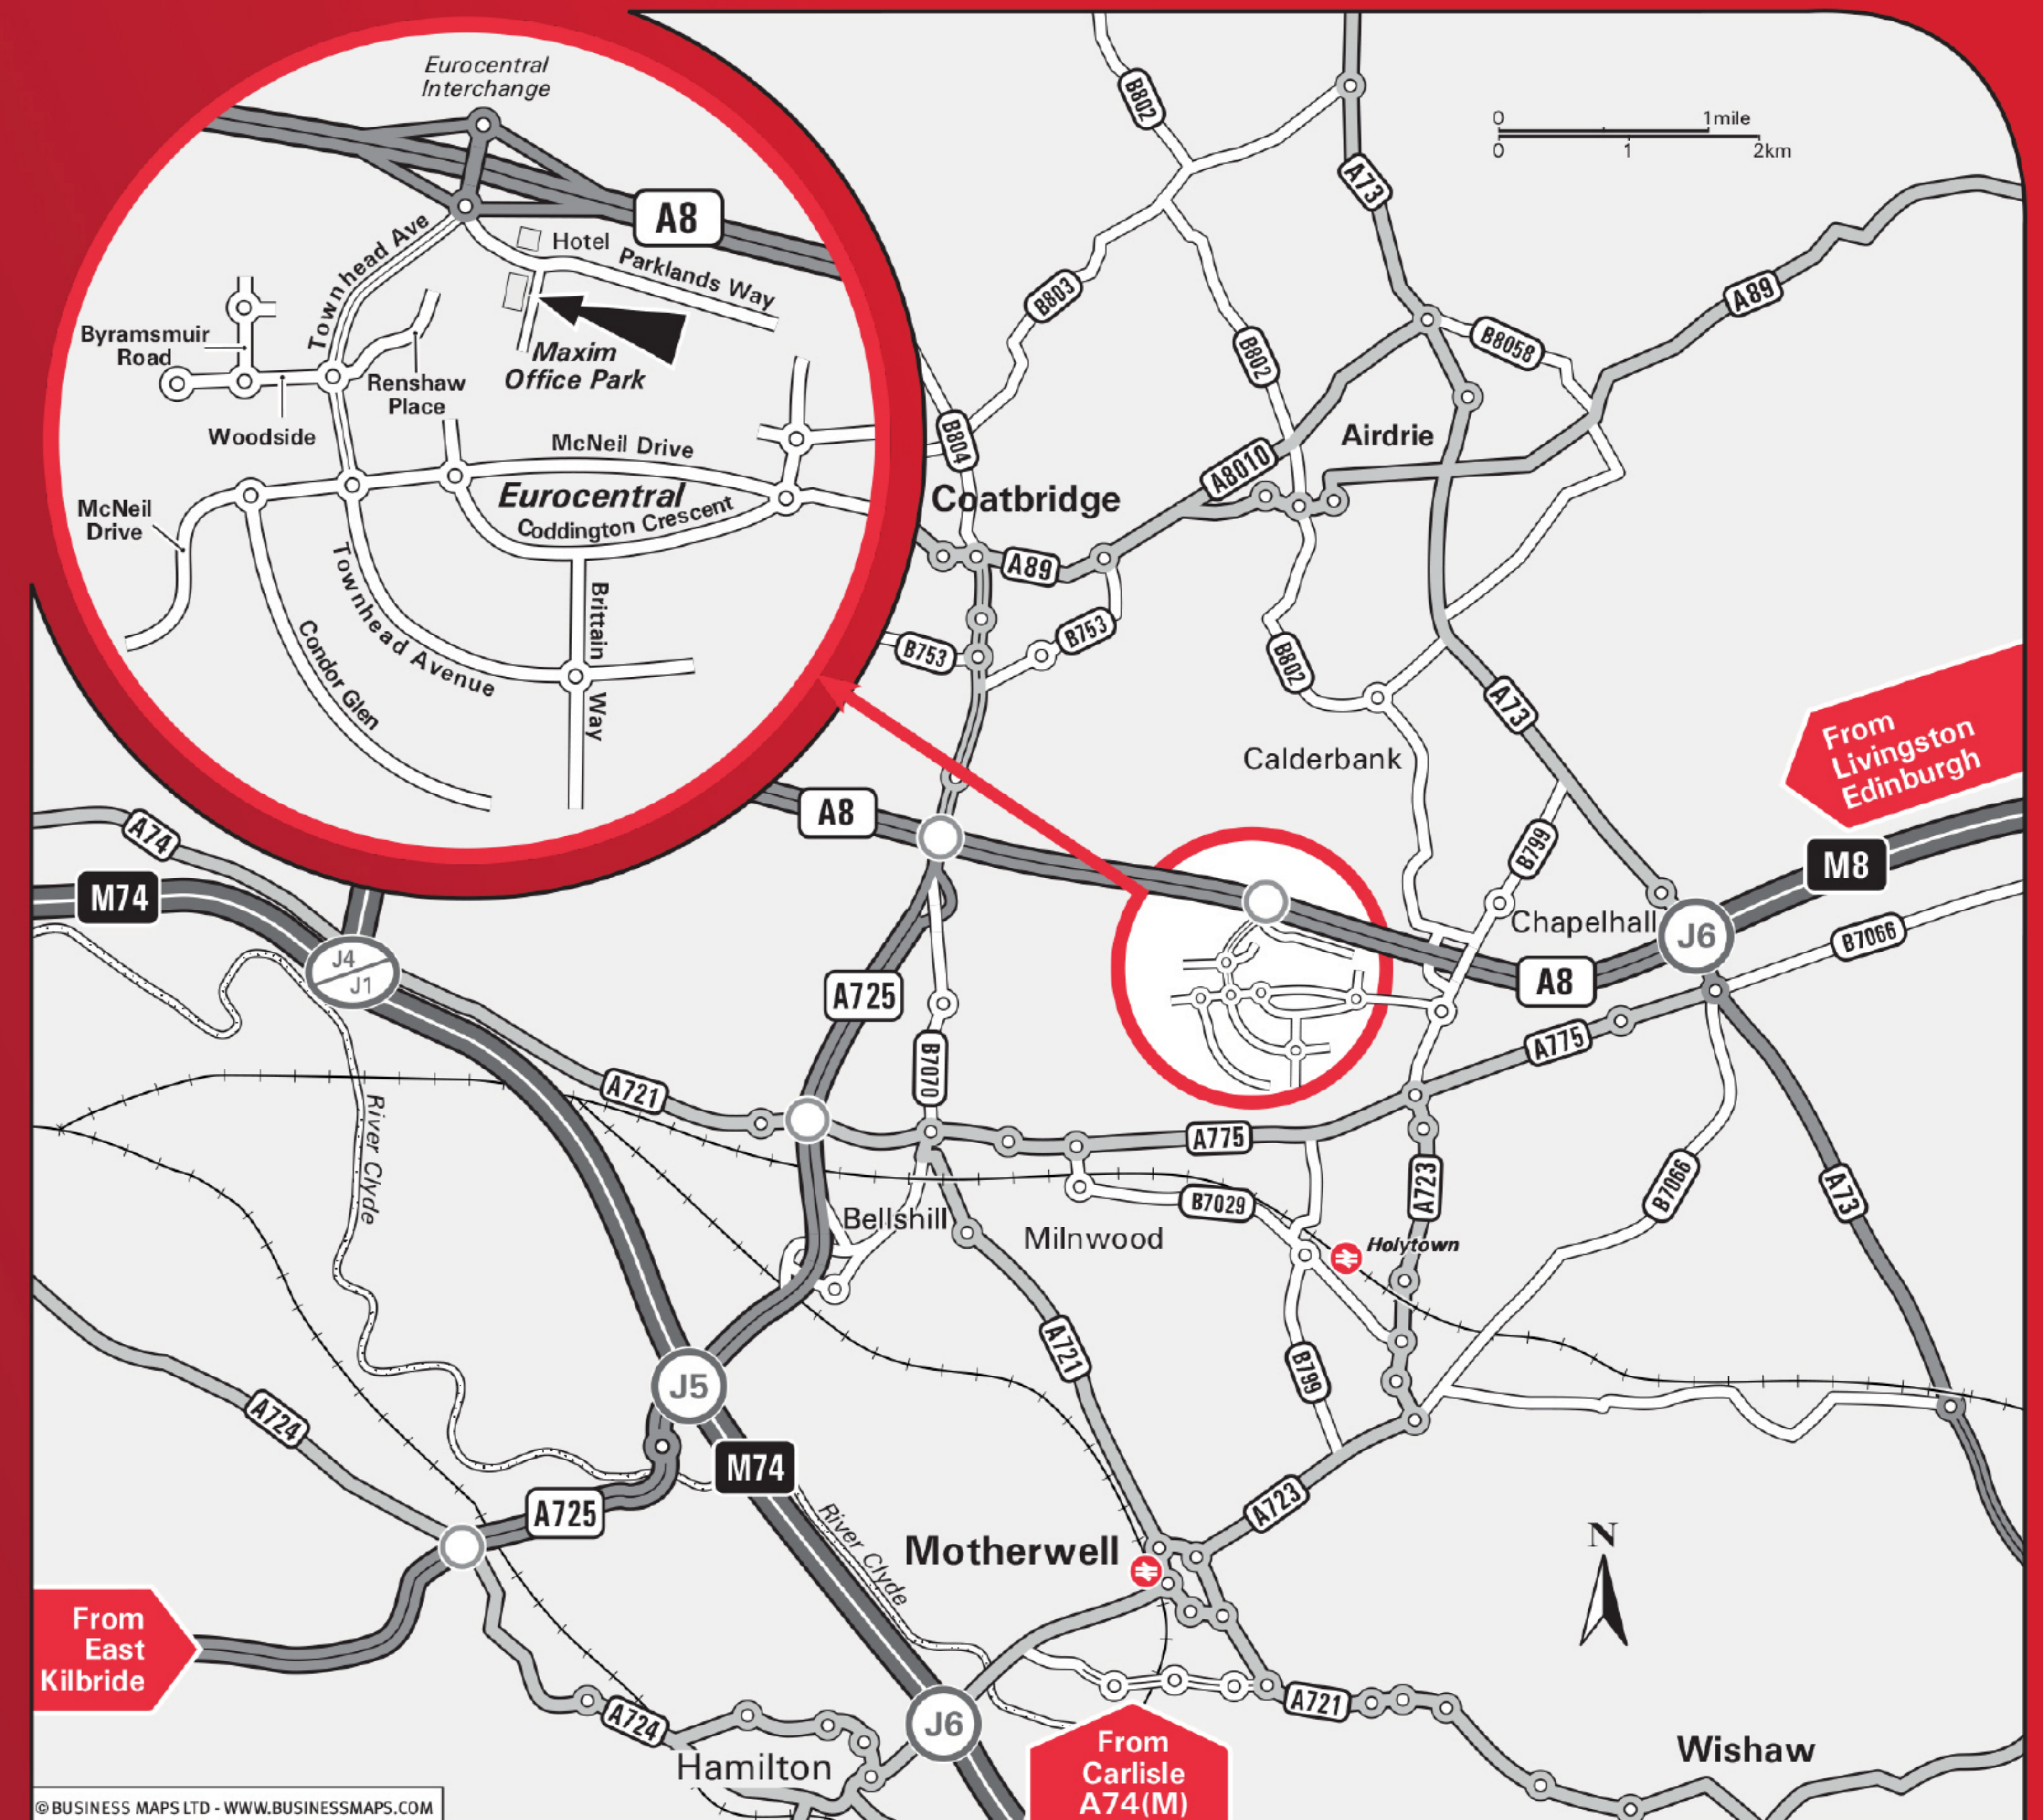

How to find us

Glow-worm Training Centre Glasgow

From the M8/Edinburgh

- At Junction 6 of the M8 continue on the A8, following signs for Glasgow.
- Leave the A8 at the Eurocentral Interchange.
- At the roundabout, take the first exit onto Parklands Way.
- We are located in the first building on the right, opposite the hotel (see inset).

From the M8/Glasgow

- At Junction 8 of the M8 continue on the A8, following signs for Edinburgh.
- Leave the A8 at the Eurocentral Interchange.
- At the roundabout, take the first exit onto Parklands Way.
- We are located in the first building on the right, opposite the hotel (see inset).

From the M74

- Leave the M74 at Junction 5 (signed Bellshill).
- Join the A725 and continue for 3 miles to the A8 junction.
- Join the A8, following signs towards Edinburgh & the M8.
- Follow the directions above 'From the M8/Glasgow'.

By Train

- The best train stations for our training centre are:
- Haymarket, Motherwell, Edinburgh Waverley
- From these stations, there are multiple bus lines available to Maxim Business Park.
- This is then a 1 minute walk to the training centre.

By Airport

- Glasgow Airport – 21 miles
- There are multiple bus routes from the airport to Maxim Business Park, with journeys taking approximately 1 hour
- Edinburgh Airport – 28 miles
- There are multiple bus routes from the airport to Maxim Business Park, with journeys taking 45 minutes to 1 hour

Vaillant Centre of Excellence Glasgow

Maxim 1, 2 Parklands Way, Eurocentral, Lanarkshire, ML1 4WR

Tel: 0345 601 8885 www.glow-worm.co.uk