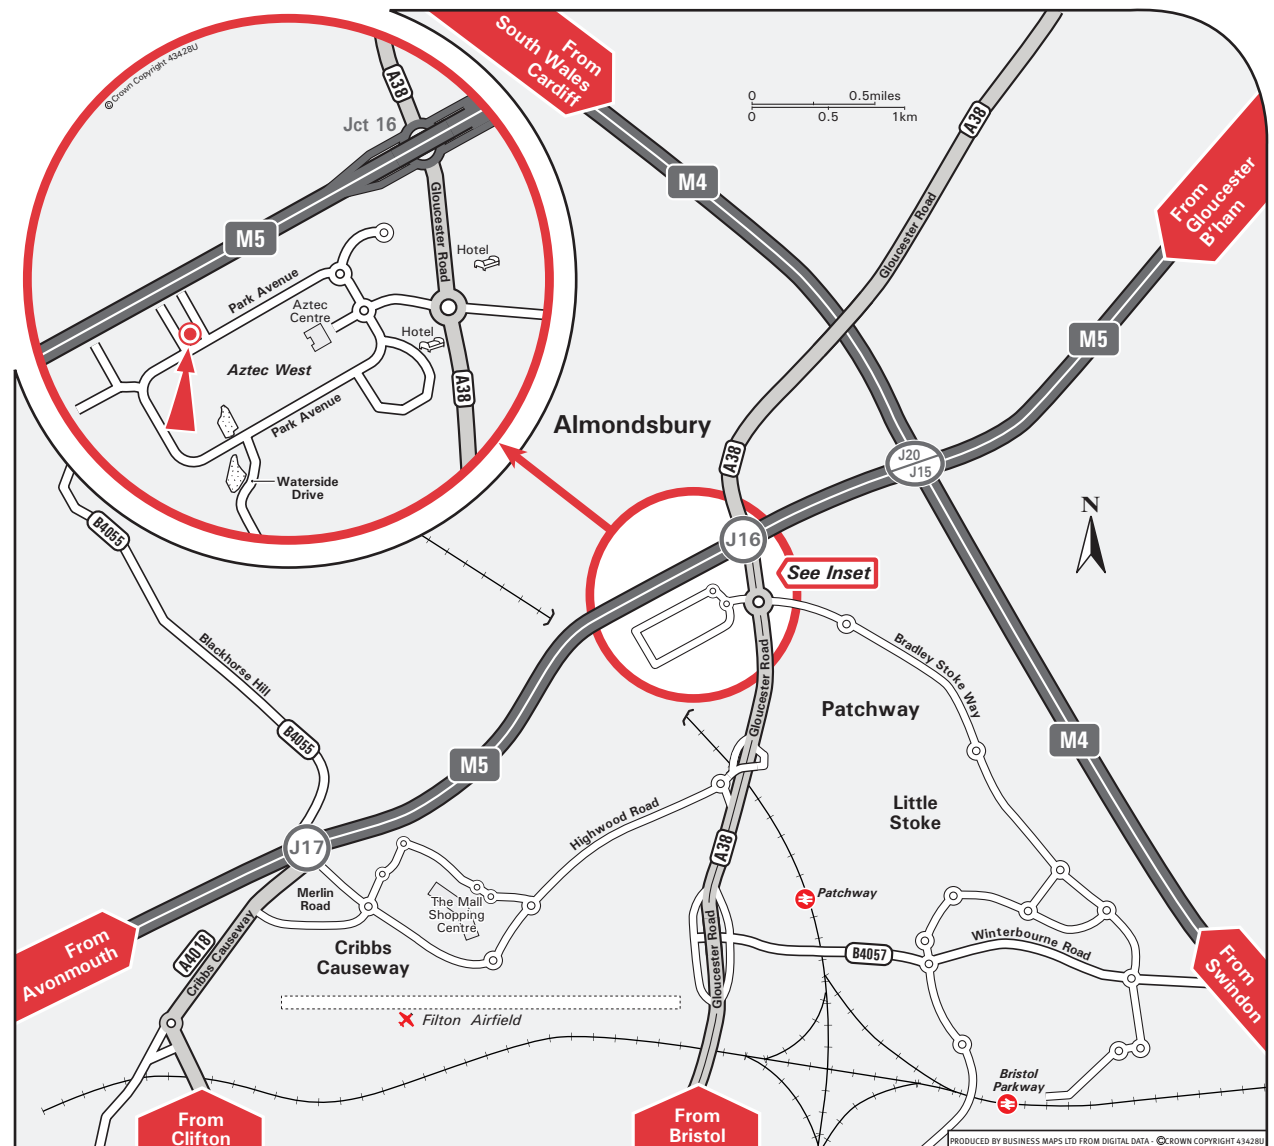

How to find us

GLOW-WORM AT VAILLANT GROUP Bristol

Glow•worm

FROM THE M4

Leave the M4 at Junction 20 (signed the South West, Bristol West, The Midlands & M5). Join the M5 southbound.
Follow the directions 'From M5' below.

FROM THE M5

Leave the M5 at Junction 16 (signed Filton, Thornbury & A38).
At the roundabout at the end of the slip road, take the A38 exit onto Gloucester Road (A38), following signs for Aztec West and Bristol.
At the next roundabout, take the third exit (right) into the Aztec West Business Park.
At the roundabout, take the third exit (right) onto Park Avenue.
Take the second exit at the next roundabout remaining on Park Avenue.
We are located on the right hand side (see inset).

BY TRAIN

The nearest station to Aztec West is Patchway, which is served by trains from Bristol Temple Meads, Newport and Cardiff Central stations
There are direct main line services between Bristol Temple Meads station and London, Birmingham & South Wales.
Taxis are available at Temple Meads.