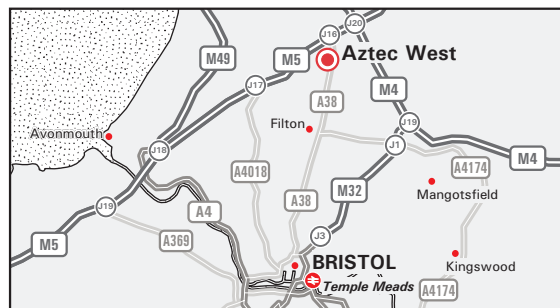

How to find us

GLOW-WORM AT VAILLANT GROUP Bristol

Glow•worm

FROM THE M4

Leave the M4 at Junction 20 (signed the South West, Bristol West, The Midlands & M5). Join the M5 southbound.
Follow the directions 'From M5' below.

FROM THE M5

Leave the M5 at Junction 16 (signed Filton, Thornbury & A38).
At the roundabout at the end of the slip road, take the A38 exit onto Gloucester Road (A38), following signs for Aztec West and Bristol.
At the next roundabout, take the third exit (right) into the Aztec West Business Park.
At the roundabout, take the third exit (right) onto Park Avenue.
Take the second exit at the next roundabout remaining on Park Avenue.
We are located on the right hand side (see inset).

BY TRAIN

The nearest station to Aztec West is Patchway, which is served by trains from Bristol Temple Meads, Newport and Cardiff Central stations
There are direct main line services between Bristol Temple Meads station and London, Birmingham & South Wales.
Taxis are available at Temple Meads.