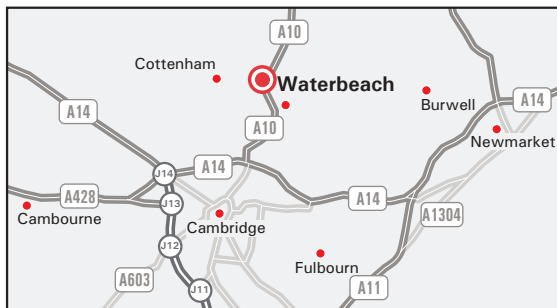

How to find us

GLOW-WORM CENTRE OF EXCELLENCE Cambridge

Glow•worm

FROM A14

Leave the A14 at Junction 33 (Milton Interchange).
Join the A10, following signs for Waterbeach & Ely.
Continue on the A10 for 4 miles until the Cambridge Research Park roundabout.
Turn left at the roundabout and enter the park.
At the next roundabout take the third exit.
We are located on the right hand side (see inset).

FROM M11 / THE SOUTH

Leave the M11 at Junction 14 (signed Newmarket, A14 & Ely (A10)).
Join the A14 towards Newmarket.
Follow directions above "From A14".

FROM A1/A1(M) / THE NORTH

Leave the A1(M) at Junction 14 (signed Huntingdon, Cambridge, Felixstowe & A14 (M11)). Join the A14 and continue for 21 miles towards Newmarket. Follow directions above "From A14".

BY TRAIN

Waterbeach receives services from London Kings Cross, Cambridge, Ely, Waterbeach and Kings Lynn stations.

Glow-worm Centre Of Excellence

Ground Floor 7400 Building IQ-Cambridge Waterbeach Cambridge CB25 9TL Tel: (01773) 824141 www.glow-worm.co.uk