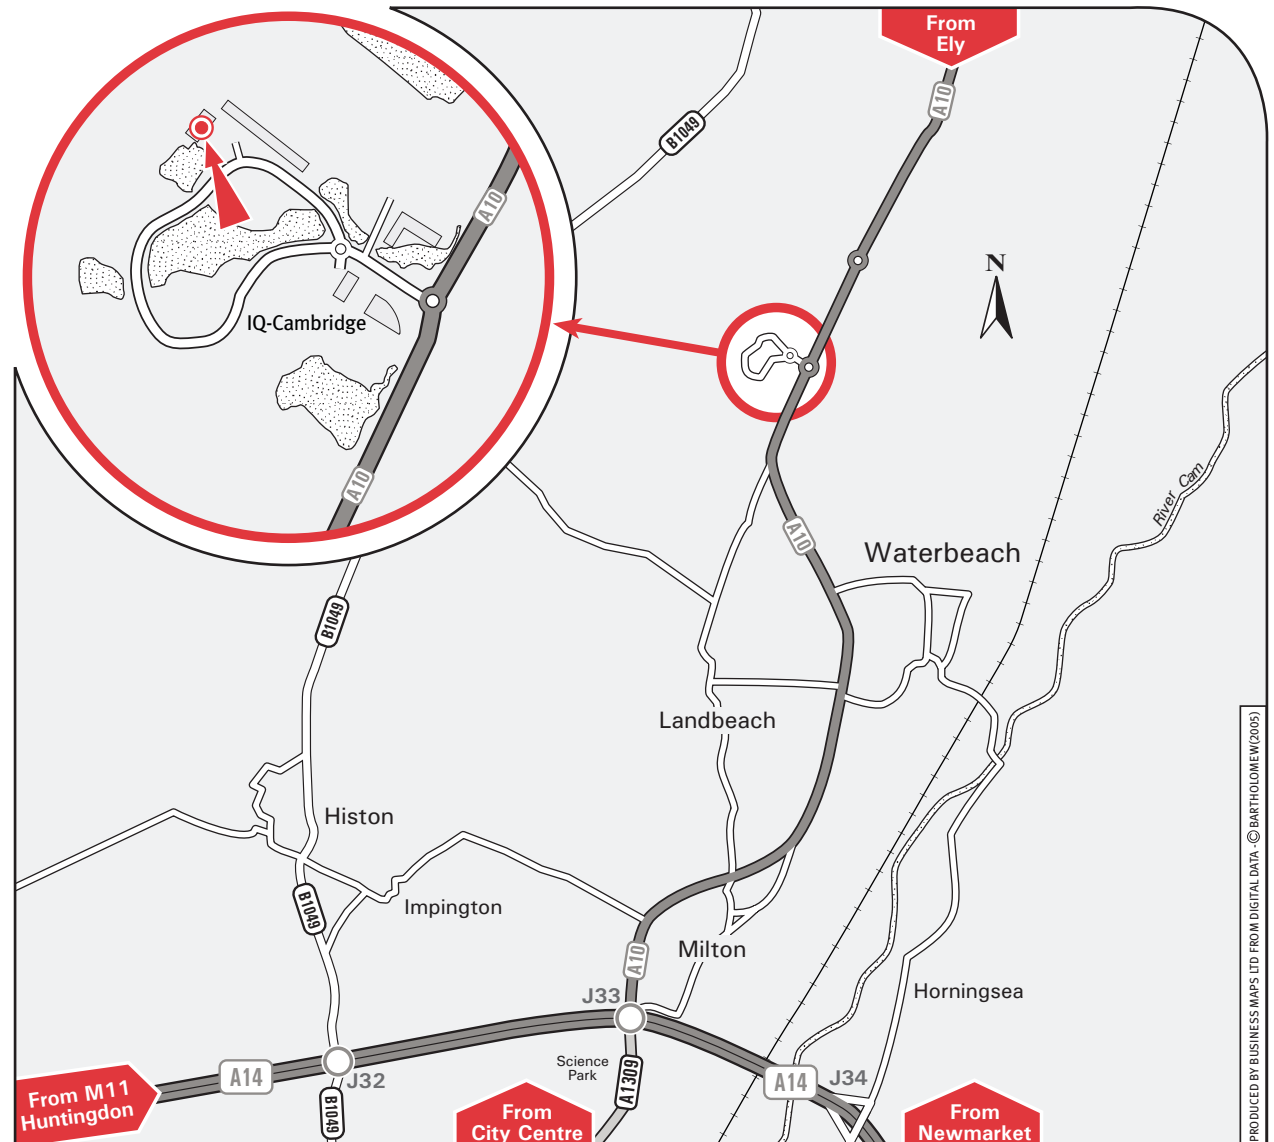

How to find us

GLOW-WORM CENTRE OF EXCELLENCE Cambridge

Glow•worm

FROM A14

Leave the A14 at Junction 33 (Milton Interchange).
Join the A10, following signs for Waterbeach & Ely.
Continue on the A10 for 4 miles until the Cambridge Research Park roundabout.
Turn left at the roundabout and enter the park.
At the next roundabout take the third exit.
We are located on the right hand side (see inset).

FROM M11 / THE SOUTH

Leave the M11 at Junction 14 (signed Newmarket, A14 & Ely (A10)).
Join the A14 towards Newmarket.
Follow directions above "From A14".

FROM A1/A1(M) / THE NORTH

Leave the A1(M) at Junction 14 (signed Huntingdon, Cambridge, Felixstowe & A14 (M11)). Join the A14 and continue for 21 miles towards Newmarket. Follow directions above "From A14".

BY TRAIN

Waterbeach receives services from London Kings Cross, Cambridge, Ely, Waterbeach and Kings Lynn stations.

Glow-worm Centre Of Excellence

Ground Floor 7400 Building IQ-Cambridge Waterbeach Cambridge CB25 9TL Tel: (01773) 824141 www.glow-worm.co.uk