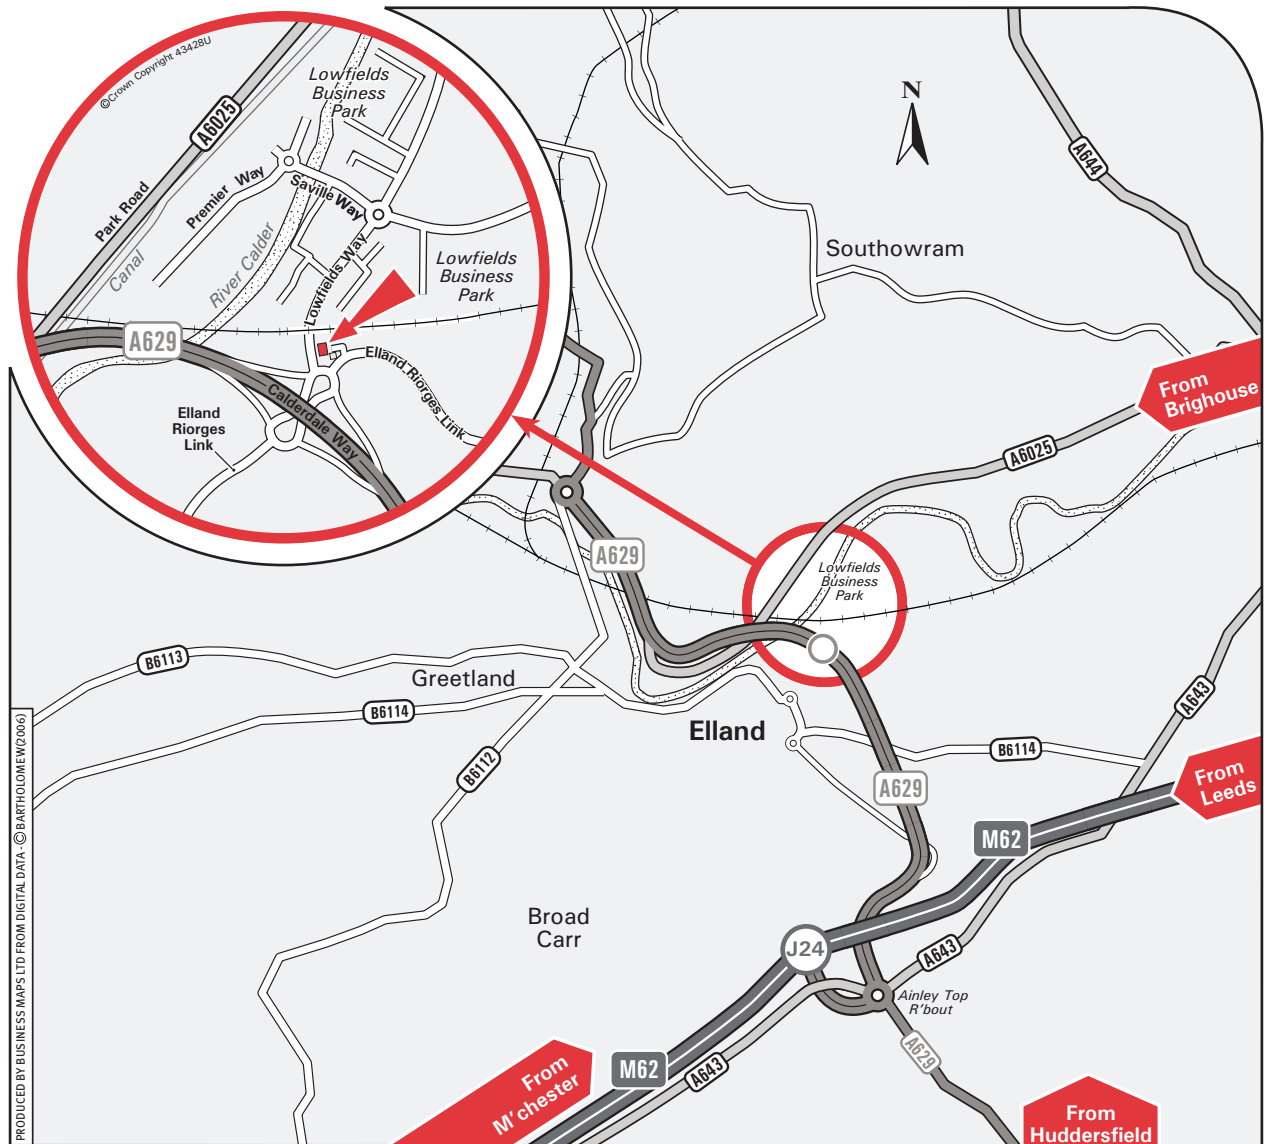

How to find us

GLOW-WORM TRAINING CENTRE Elland

Glow•worm

FROM THE M62

Leave the M62 at junction 24 (signed Halifax, Huddersfield & A629).

At the Ainley Top roundabout, take the second exit and join the A629 (Huddersfield Road) towards Halifax.

Follow the A629 dual carriageway back under the motorway and down the hill.

Leave the A629 at the first exit (signed Lowfields Business Park).

At the next roundabout, take the 4th exit onto Elland Riorges Link.

Turn left after 50 meters and we are located in the larger of the two buildings (see inset).

FROM THE M1

Leave the M1 at Junction 42 (signed Manchester, Bradford, Hull & M62).

Join the M62 Westbound and follow directions above "From M62".