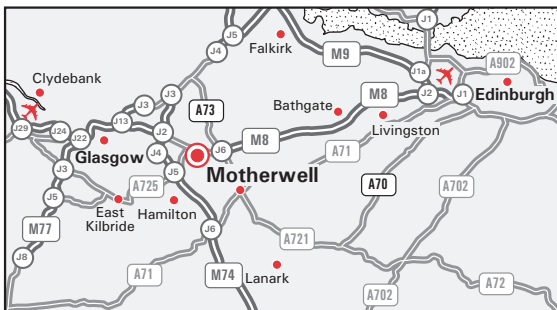

How to find us

Glow-worm Scotland Centre of Excellence

Glow-worm
The energy you need

From the M8 / Edinburgh

At Junction 6 of the M8 continue on the A8, following signs for Glasgow.
Leave the A8 at the Eurocentral Interchange.
At the roundabout at the end of the slip road, take the first exit onto Parklands Way.
We are located in the first building on the right, opposite the hotel (see inset).

From the M8 / Glasgow

At Junction 8 of the M8 continue on the A8, following signs for Edinburgh.
Leave the A8 at the Eurocentral Interchange.
At the roundabout at the end of the slip road, take the first exit onto Parklands Way.
We are located in the first building on the right, opposite the hotel (see inset).

From the M74

Leave the M74 at Junction 5 (signed Bellshill).
Join the A725 and continue for 3 miles to the A8 junction.
Join the A8, following signs towards Edinburgh & the M8.
Follow directions above "From M8 / Glasgow" point 2.

By Airport

Glasgow Airport 21 miles away. Edinburgh Airport 28 miles away.

Glow-worm in Lanarkshire

Maxim 1 2 Parklands Way Eurocentral Lanarkshire ML1 4WR www.glow-worm.co.uk