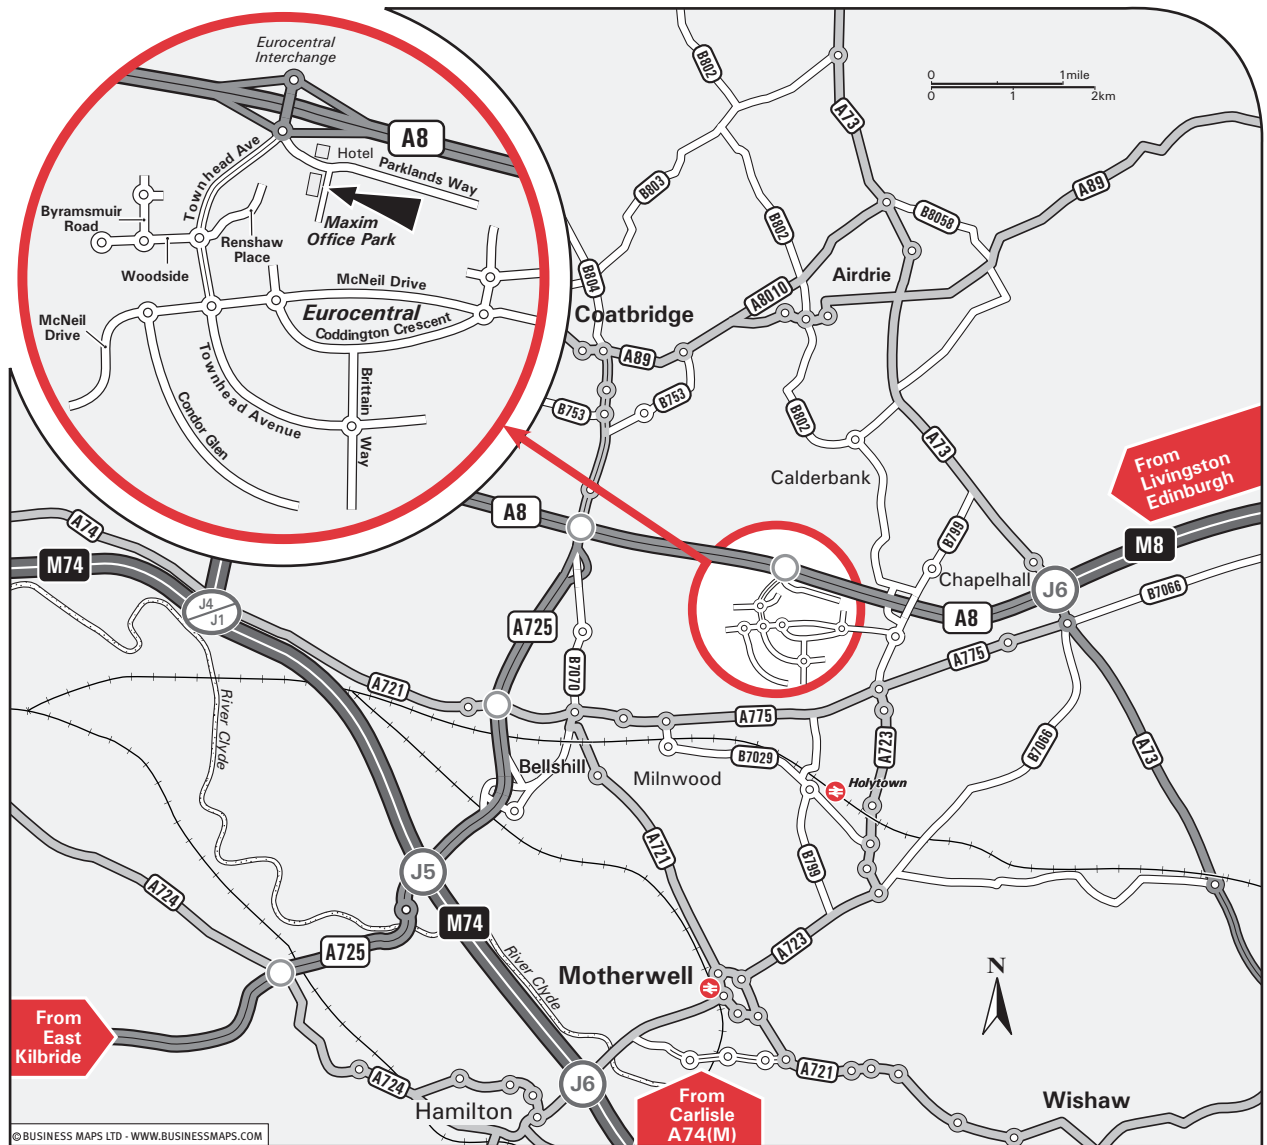

How to find us

Glow-worm Scotland Centre of Excellence

Glow-worm
The energy you need

From the M8 / Edinburgh

At Junction 6 of the M8 continue on the A8, following signs for Glasgow.
Leave the A8 at the Eurocentral Interchange.
At the roundabout at the end of the slip road, take the first exit onto Parklands Way.
We are located in the first building on the right, opposite the hotel (see inset).

From the M8 / Glasgow

At Junction 8 of the M8 continue on the A8, following signs for Edinburgh.
Leave the A8 at the Eurocentral Interchange.
At the roundabout at the end of the slip road, take the first exit onto Parklands Way.
We are located in the first building on the right, opposite the hotel (see inset).

From the M74

Leave the M74 at Junction 5 (signed Bellshill).
Join the A725 and continue for 3 miles to the A8 junction.
Join the A8, following signs towards Edinburgh & the M8.
Follow directions above "From M8 / Glasgow" point 2.

By Airport

Glasgow Airport 21 miles away. Edinburgh Airport 28 miles away.

Glow-worm in Lanarkshire

Maxim 1 2 Parklands Way Eurocentral Lanarkshire ML1 4WR www.glow-worm.co.uk