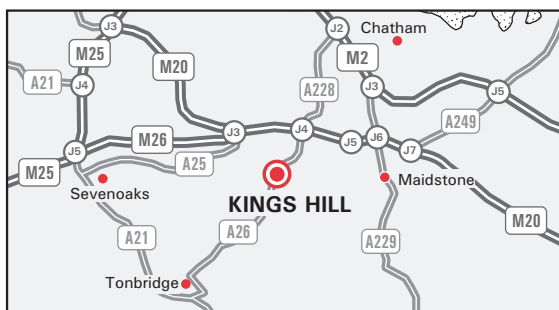

How to find us

Glow-worm Maidstone

Glow-worm
The energy you need

From the M20

Leave the M20 at Junction 4 (signed West Malling, Tonbridge Kings Hill & A228).
Join the A228, following signs for Kings Hill and Tonbridge.
Continue for 2.6 miles until a roundabout signposted to Kings Hill.
Take the first exit at the roundabout onto Tower View.
Continue straight over the next roundabout remaining on Tower View.
At the next roundabout, turn right onto Alexander Grove (signed Liberty Square, Shops and medical centre).
Turn right at the next roundabout (see inset).

From the M25 Clockwise

Leave the M25 at Junction 3 (signed Maidstone, Channel Tunnel, Dover & M20).
Join the M20 and follow directions above "From M20".

From the M25 Anti-clockwise

Leave the M25 at Junction 5 (signed Maidstone, Channel Tunnel, Dover & M26 (M20)).
Join the M26 towards Maidstone.
Continue onto the M20 and follow directions above "From M20".

By Train

West Malling receives services from London Victoria, Maidstone, Sevenoaks and Ashford International and is a short taxi journey from our offices..

Glow-worm in Maidstone

6 Alexander Grove Kings Hill West Malling Kent ME19 4XR Tel: (01732) 878811 www.glow-worm.co.uk