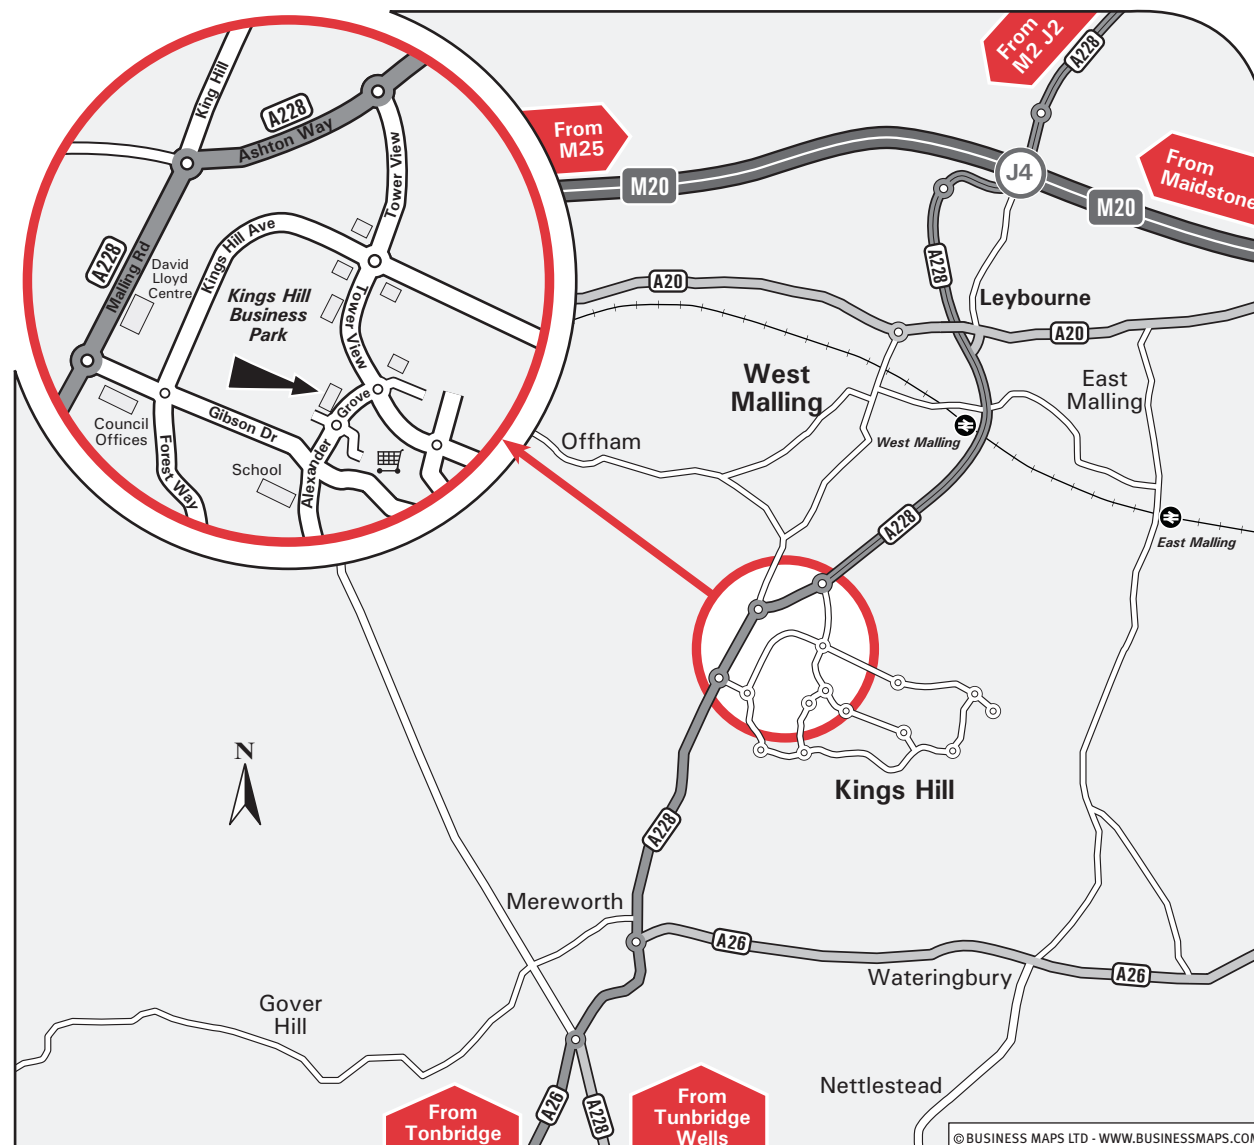

How to find us

Glow-worm Maidstone

Glow-worm
The energy you need

From the M20

Leave the M20 at Junction 4 (signed West Malling, Tonbridge Kings Hill & A228).
Join the A228, following signs for Kings Hill and Tonbridge.
Continue for 2.6 miles until a roundabout signposted to Kings Hill.
Take the first exit at the roundabout onto Tower View.
Continue straight over the next roundabout remaining on Tower View.
At the next roundabout, turn right onto Alexander Grove (signed Liberty Square, Shops and medical centre).
Turn right at the next roundabout (see inset).

From the M25 Clockwise

Leave the M25 at Junction 3 (signed Maidstone, Channel Tunnel, Dover & M20).
Join the M20 and follow directions above "From M20".

From the M25 Anti-clockwise

Leave the M25 at Junction 5 (signed Maidstone, Channel Tunnel, Dover & M26 (M20)).
Join the M26 towards Maidstone.
Continue onto the M20 and follow directions above "From M20".

By Train

West Malling receives services from London Victoria, Maidstone, Sevenoaks and Ashford International and is a short taxi journey from our offices..

Glow-worm in Maidstone

6 Alexander Grove Kings Hill West Malling Kent ME19 4XR Tel: (01732) 878811 www.glow-worm.co.uk